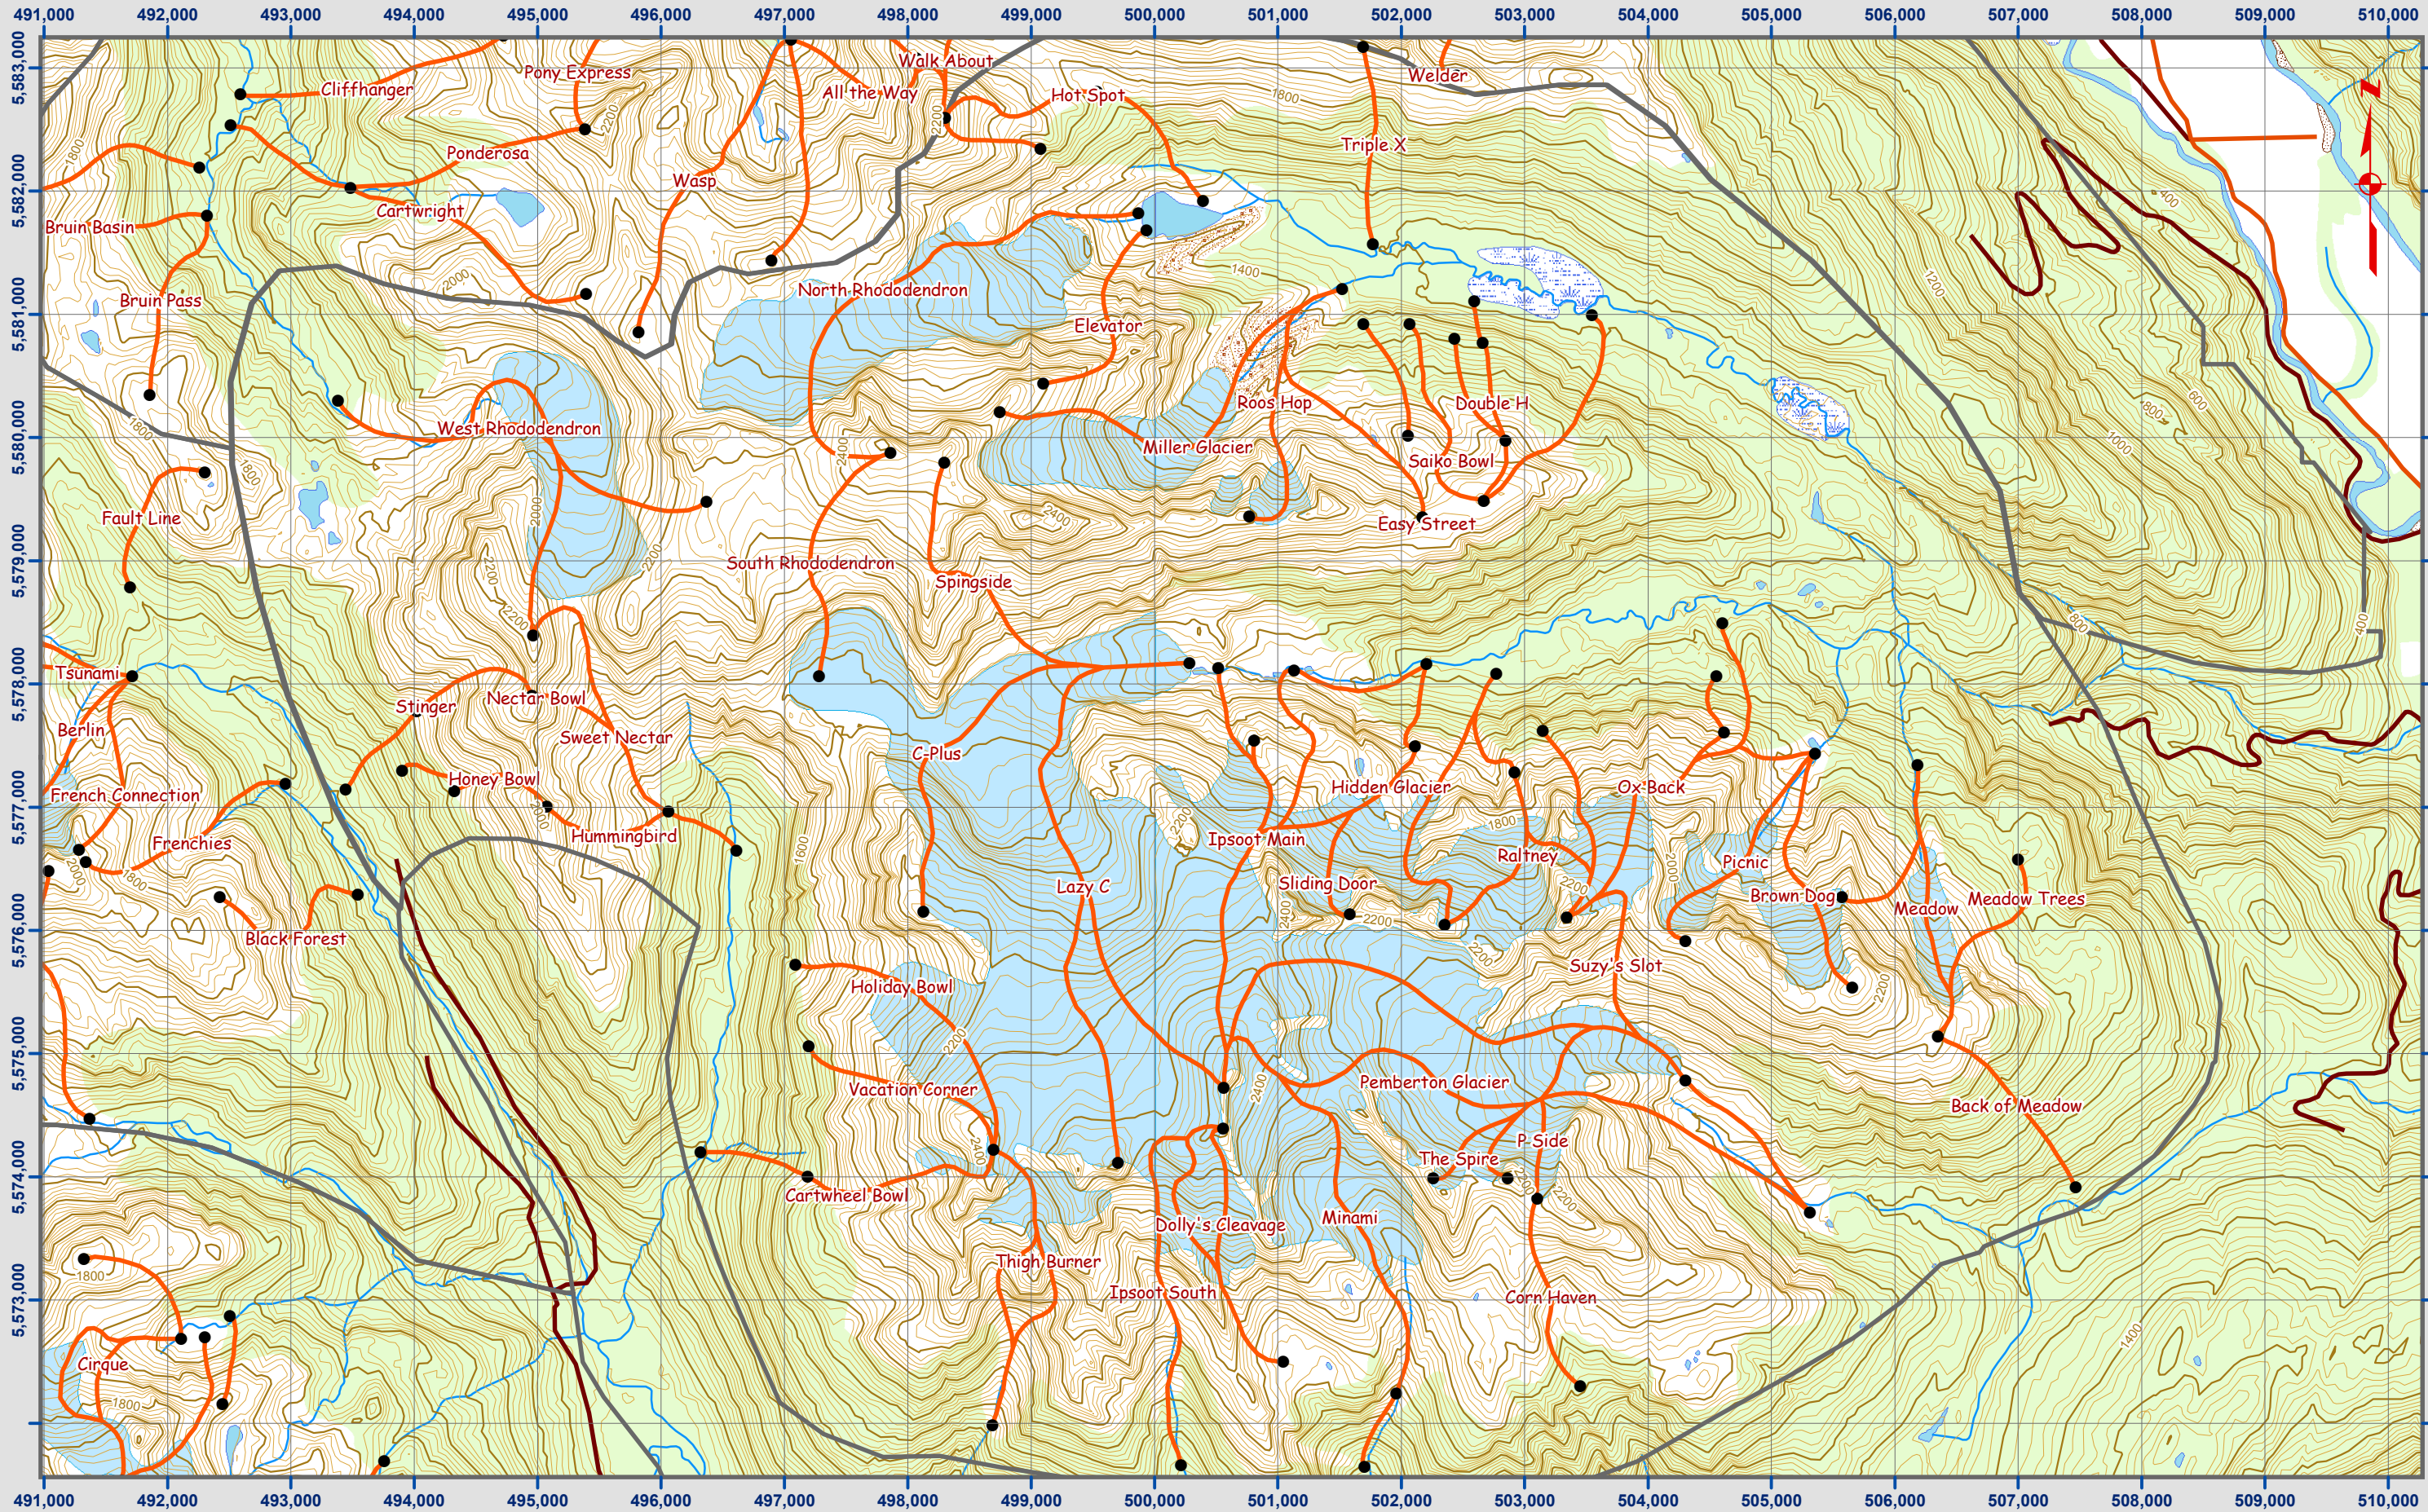

Whistler Hel-Skiing - Ipsoot Zone

UTM Grid NAD 83 Zone 10

0 1,000 2,000 4,000 6,000 8,000 Meters

Scale 1:50,000 Contour Interval 20 meters