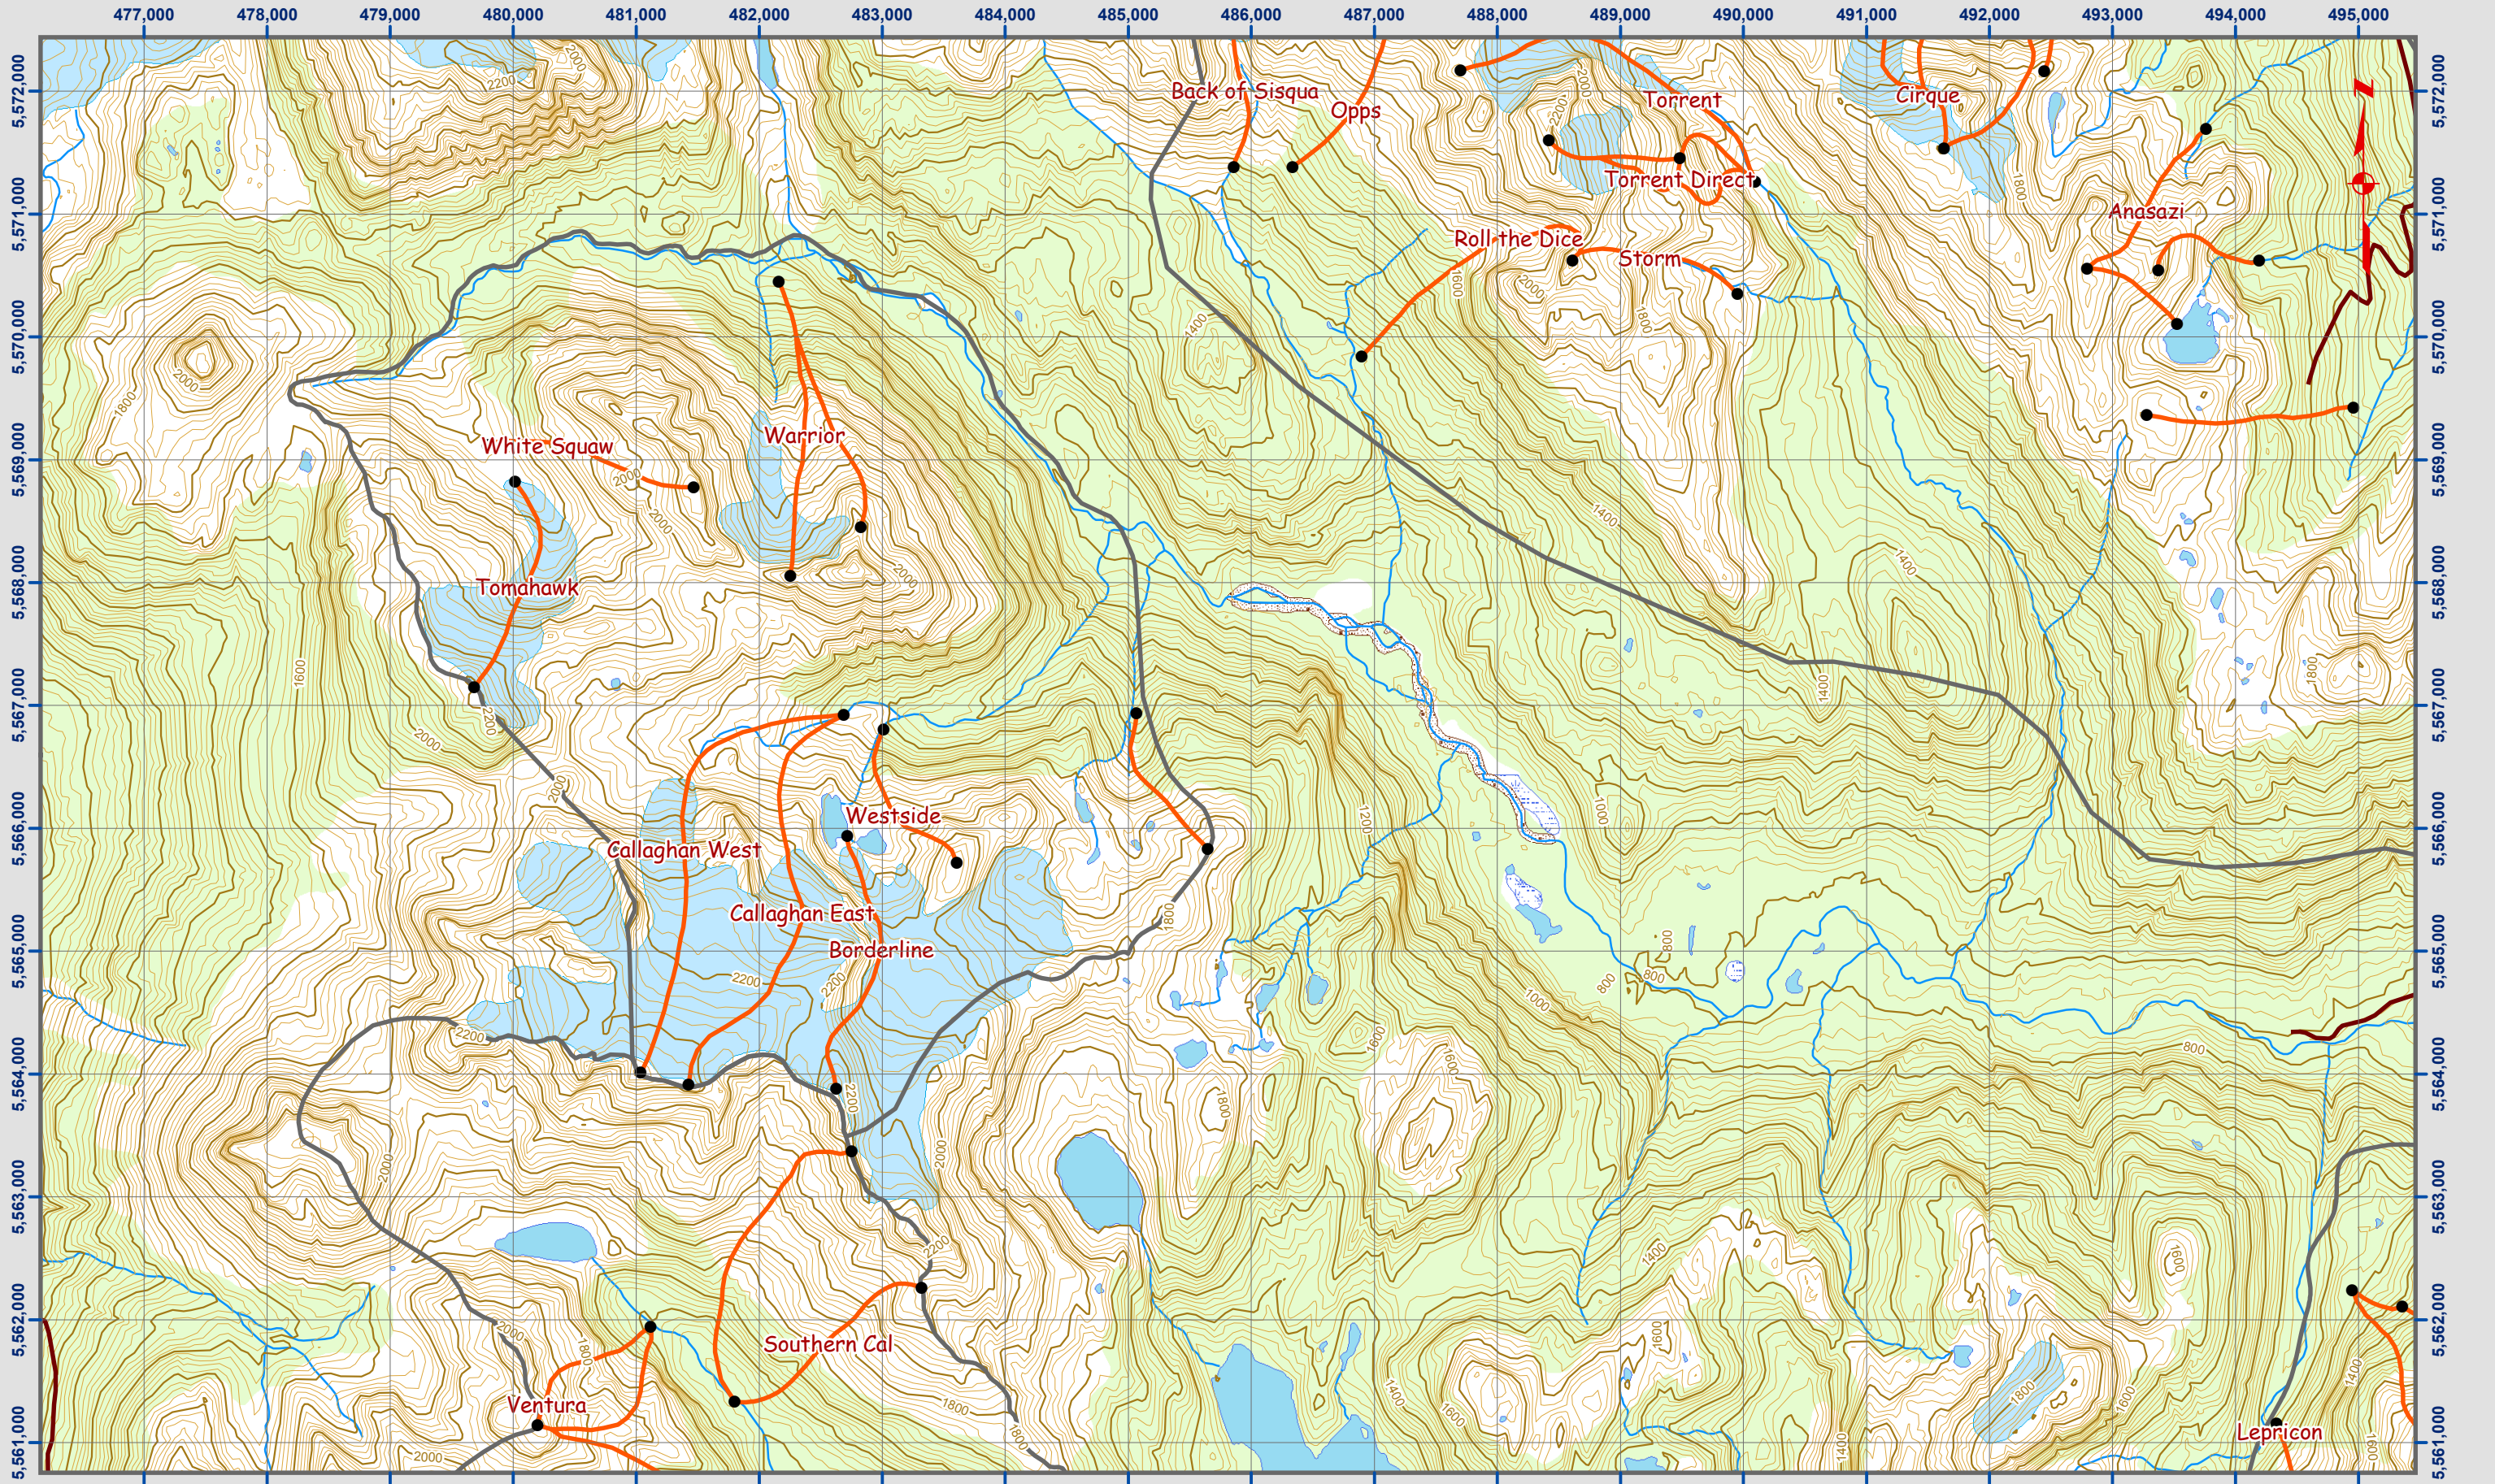

# Whistler Hel-Skiing - Callaghan Zone

UTM Grid NAD 83 Zone 10

Scale 1:50,000 Contour Interval 20 meters