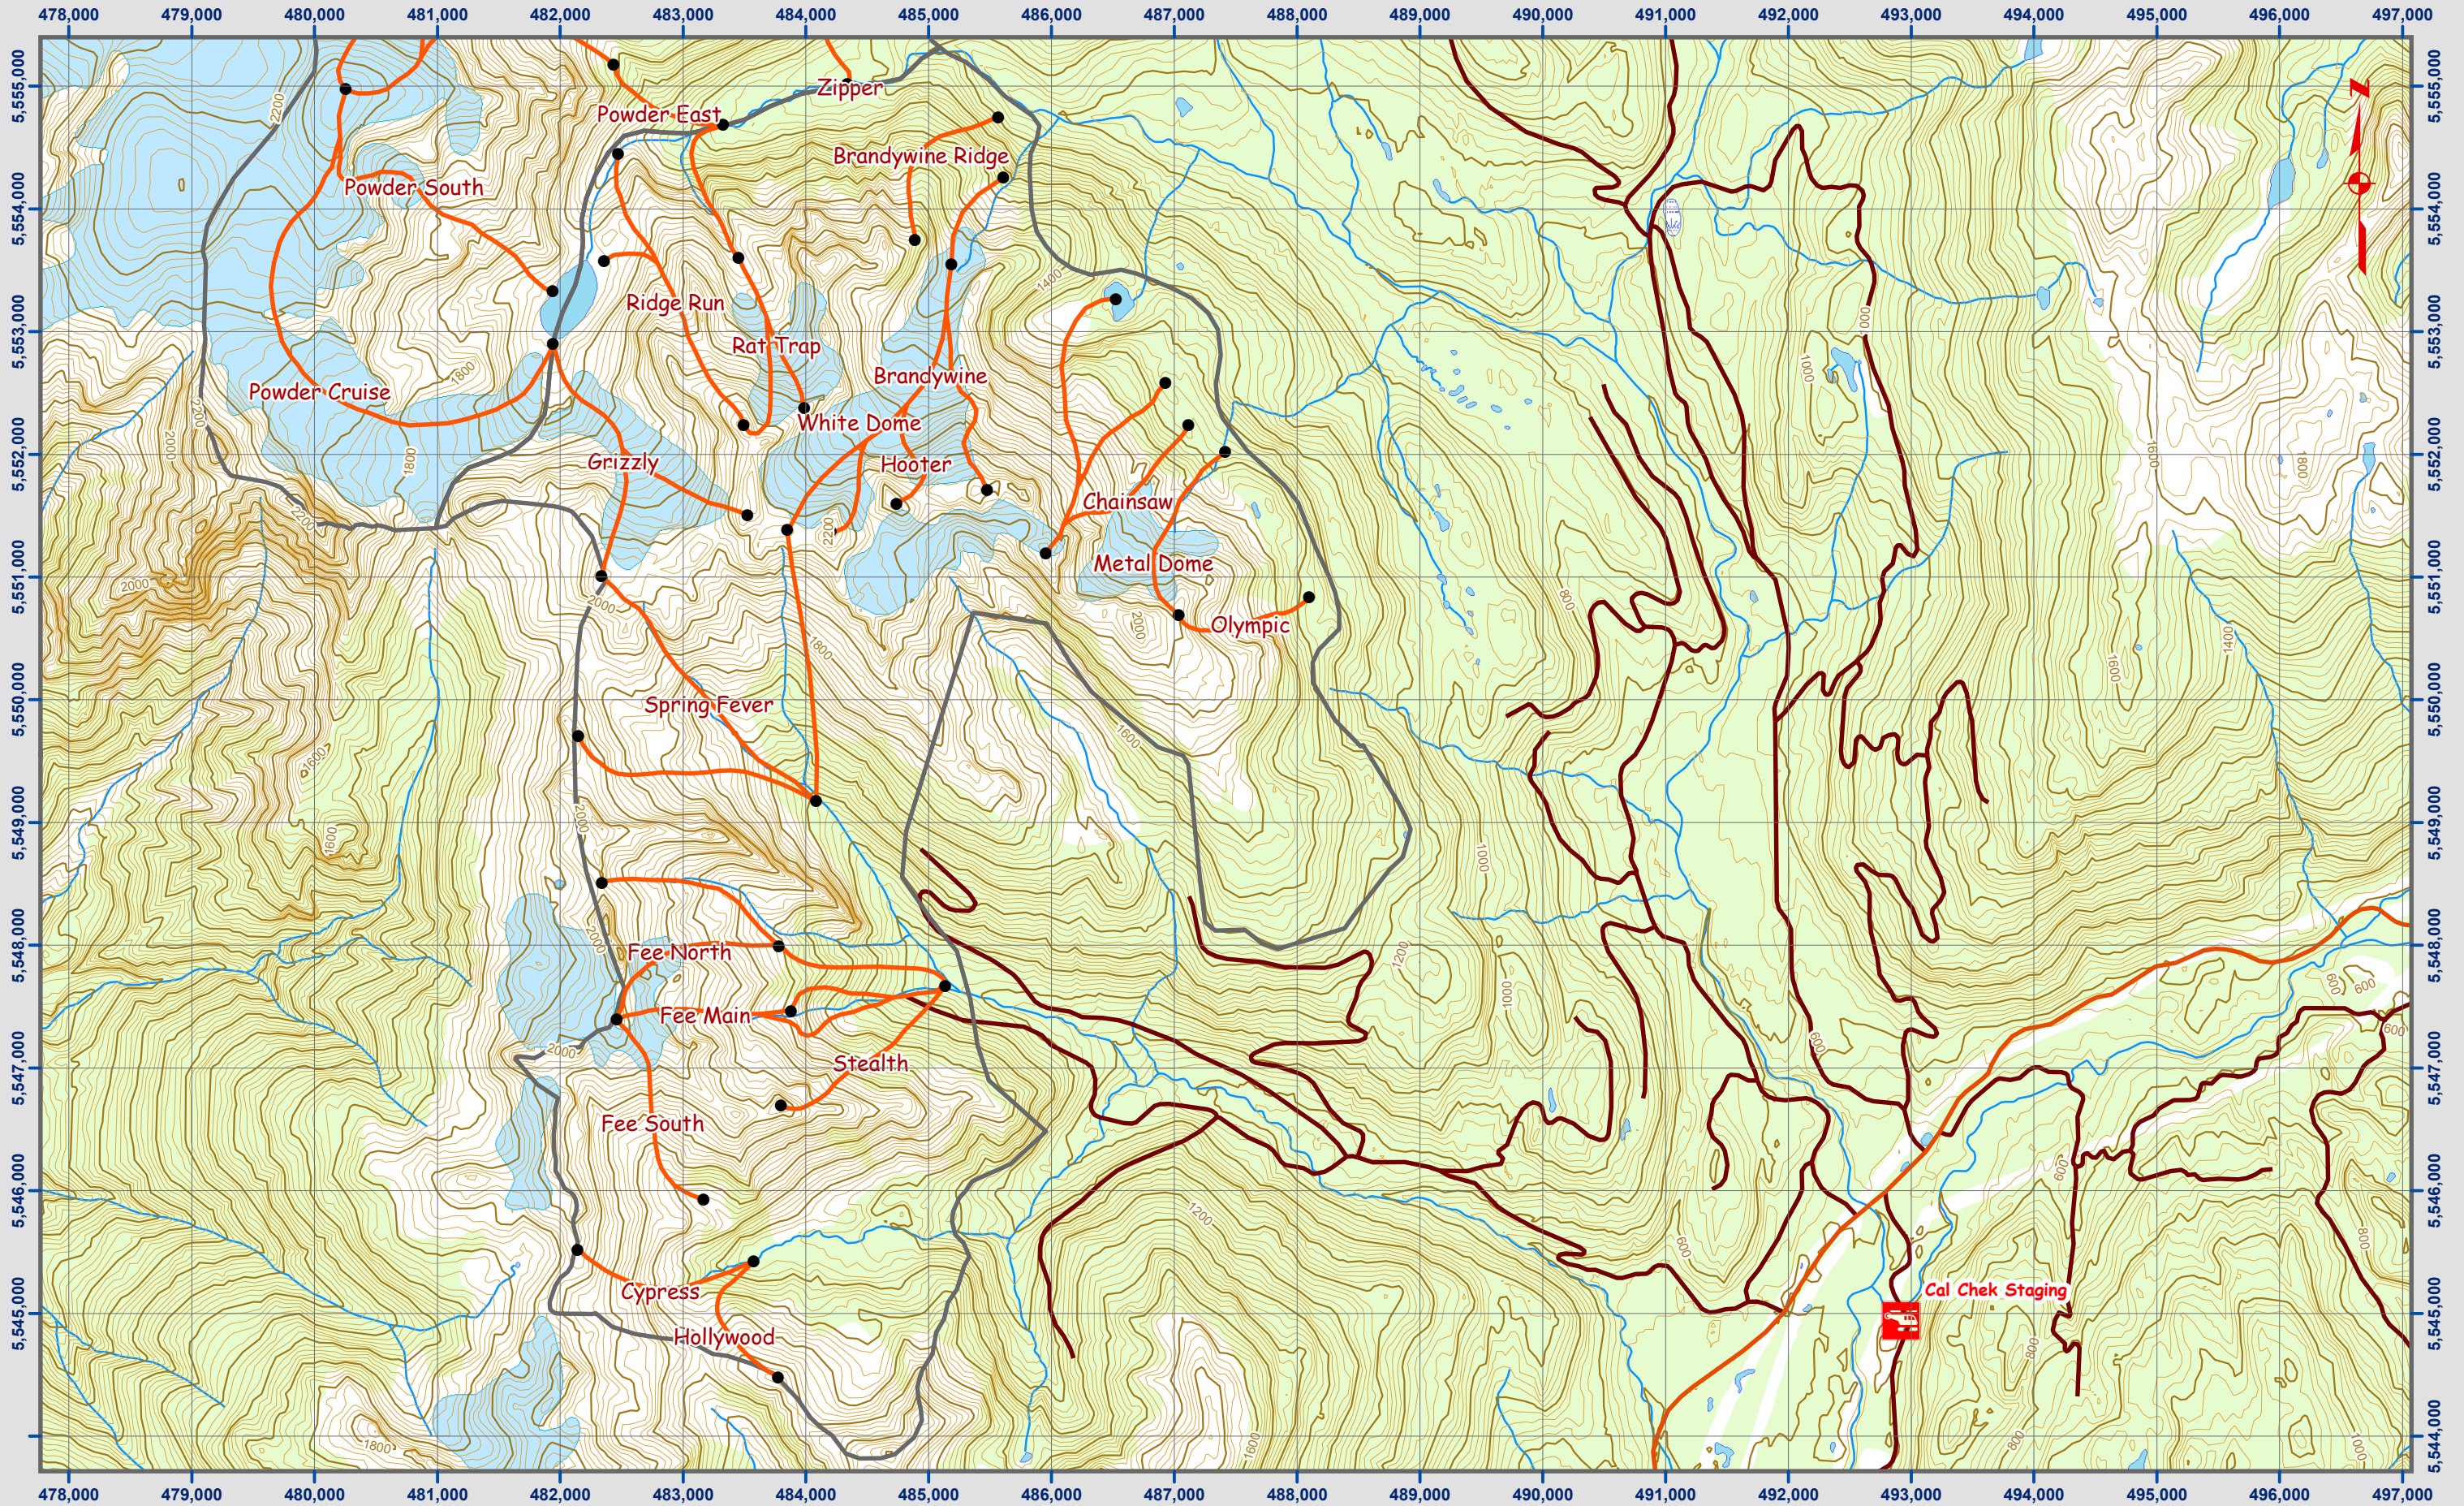

Whistler Hel-Skiing - Fee/Brandywine Zone

UTM Grid NAD 83 Zone 10

Scale 1:50,000 Contour Interval 20 meters