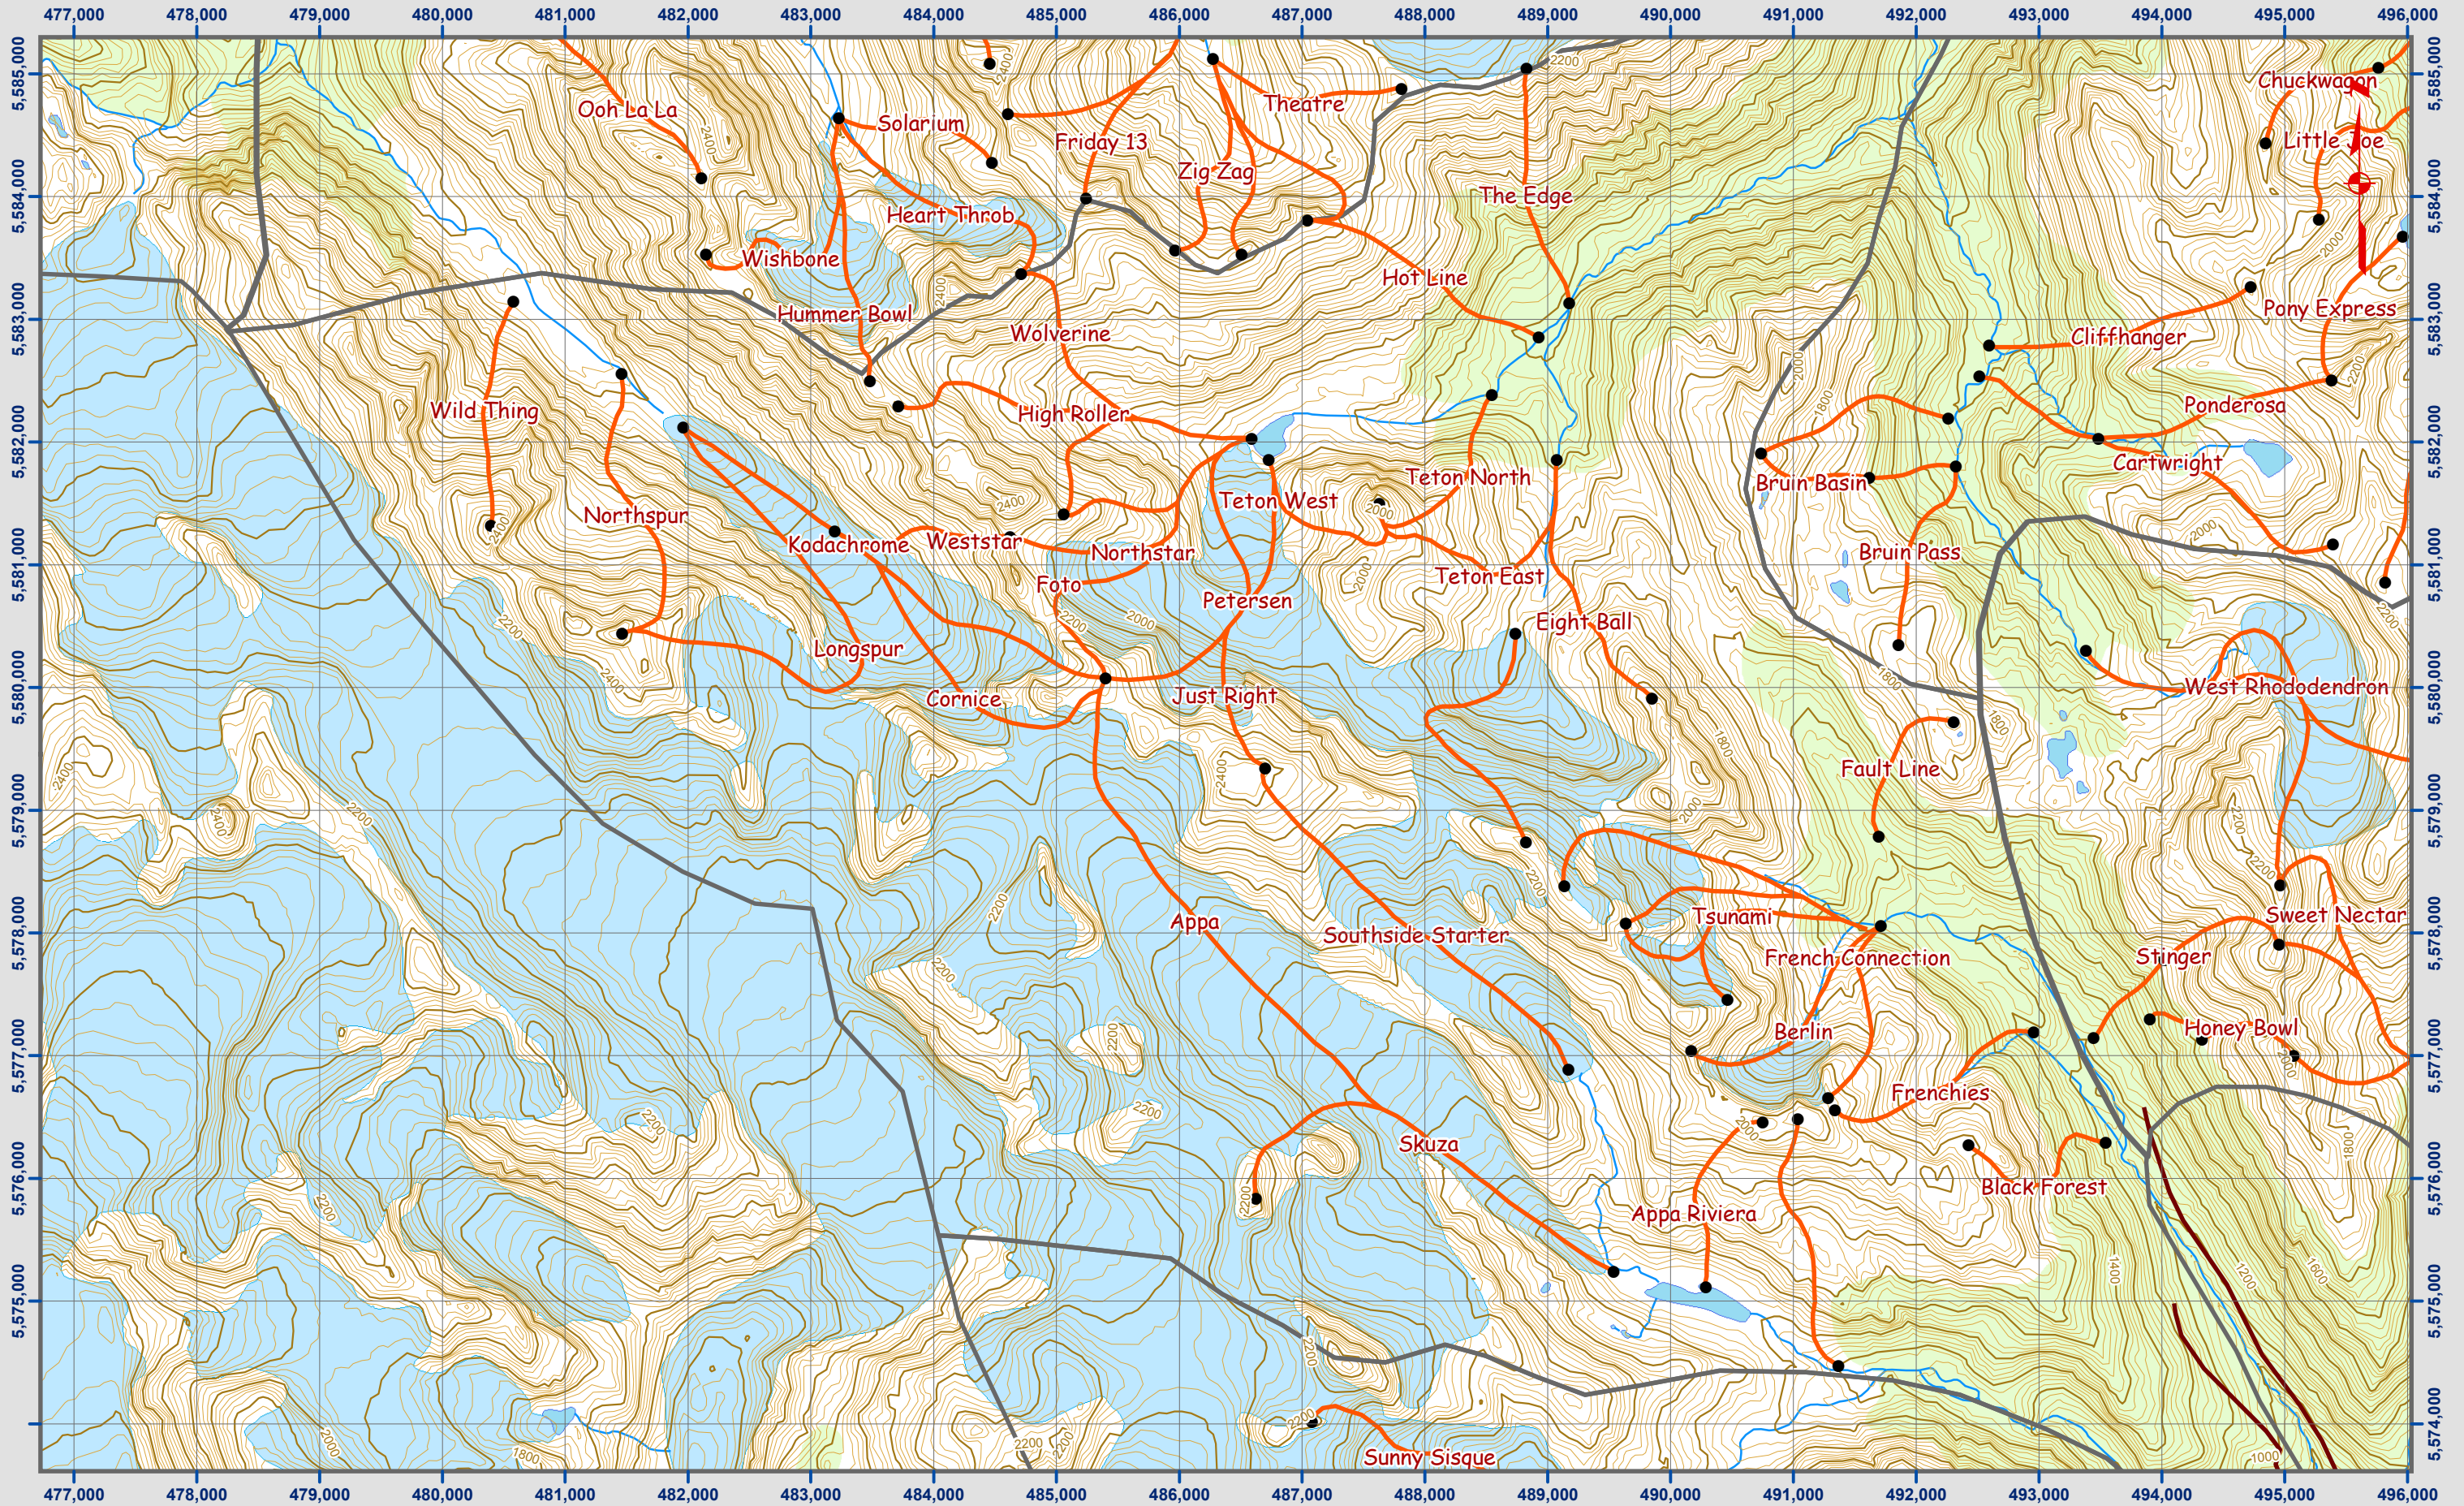

Whistler Hel-Skiing - Petersen Zone

UTM Grid NAD 83 Zone 10

0 1,000 2,000 4,000 6,000 8,000 Meters

Scale 1:50,000 Contour Interval 20 meters