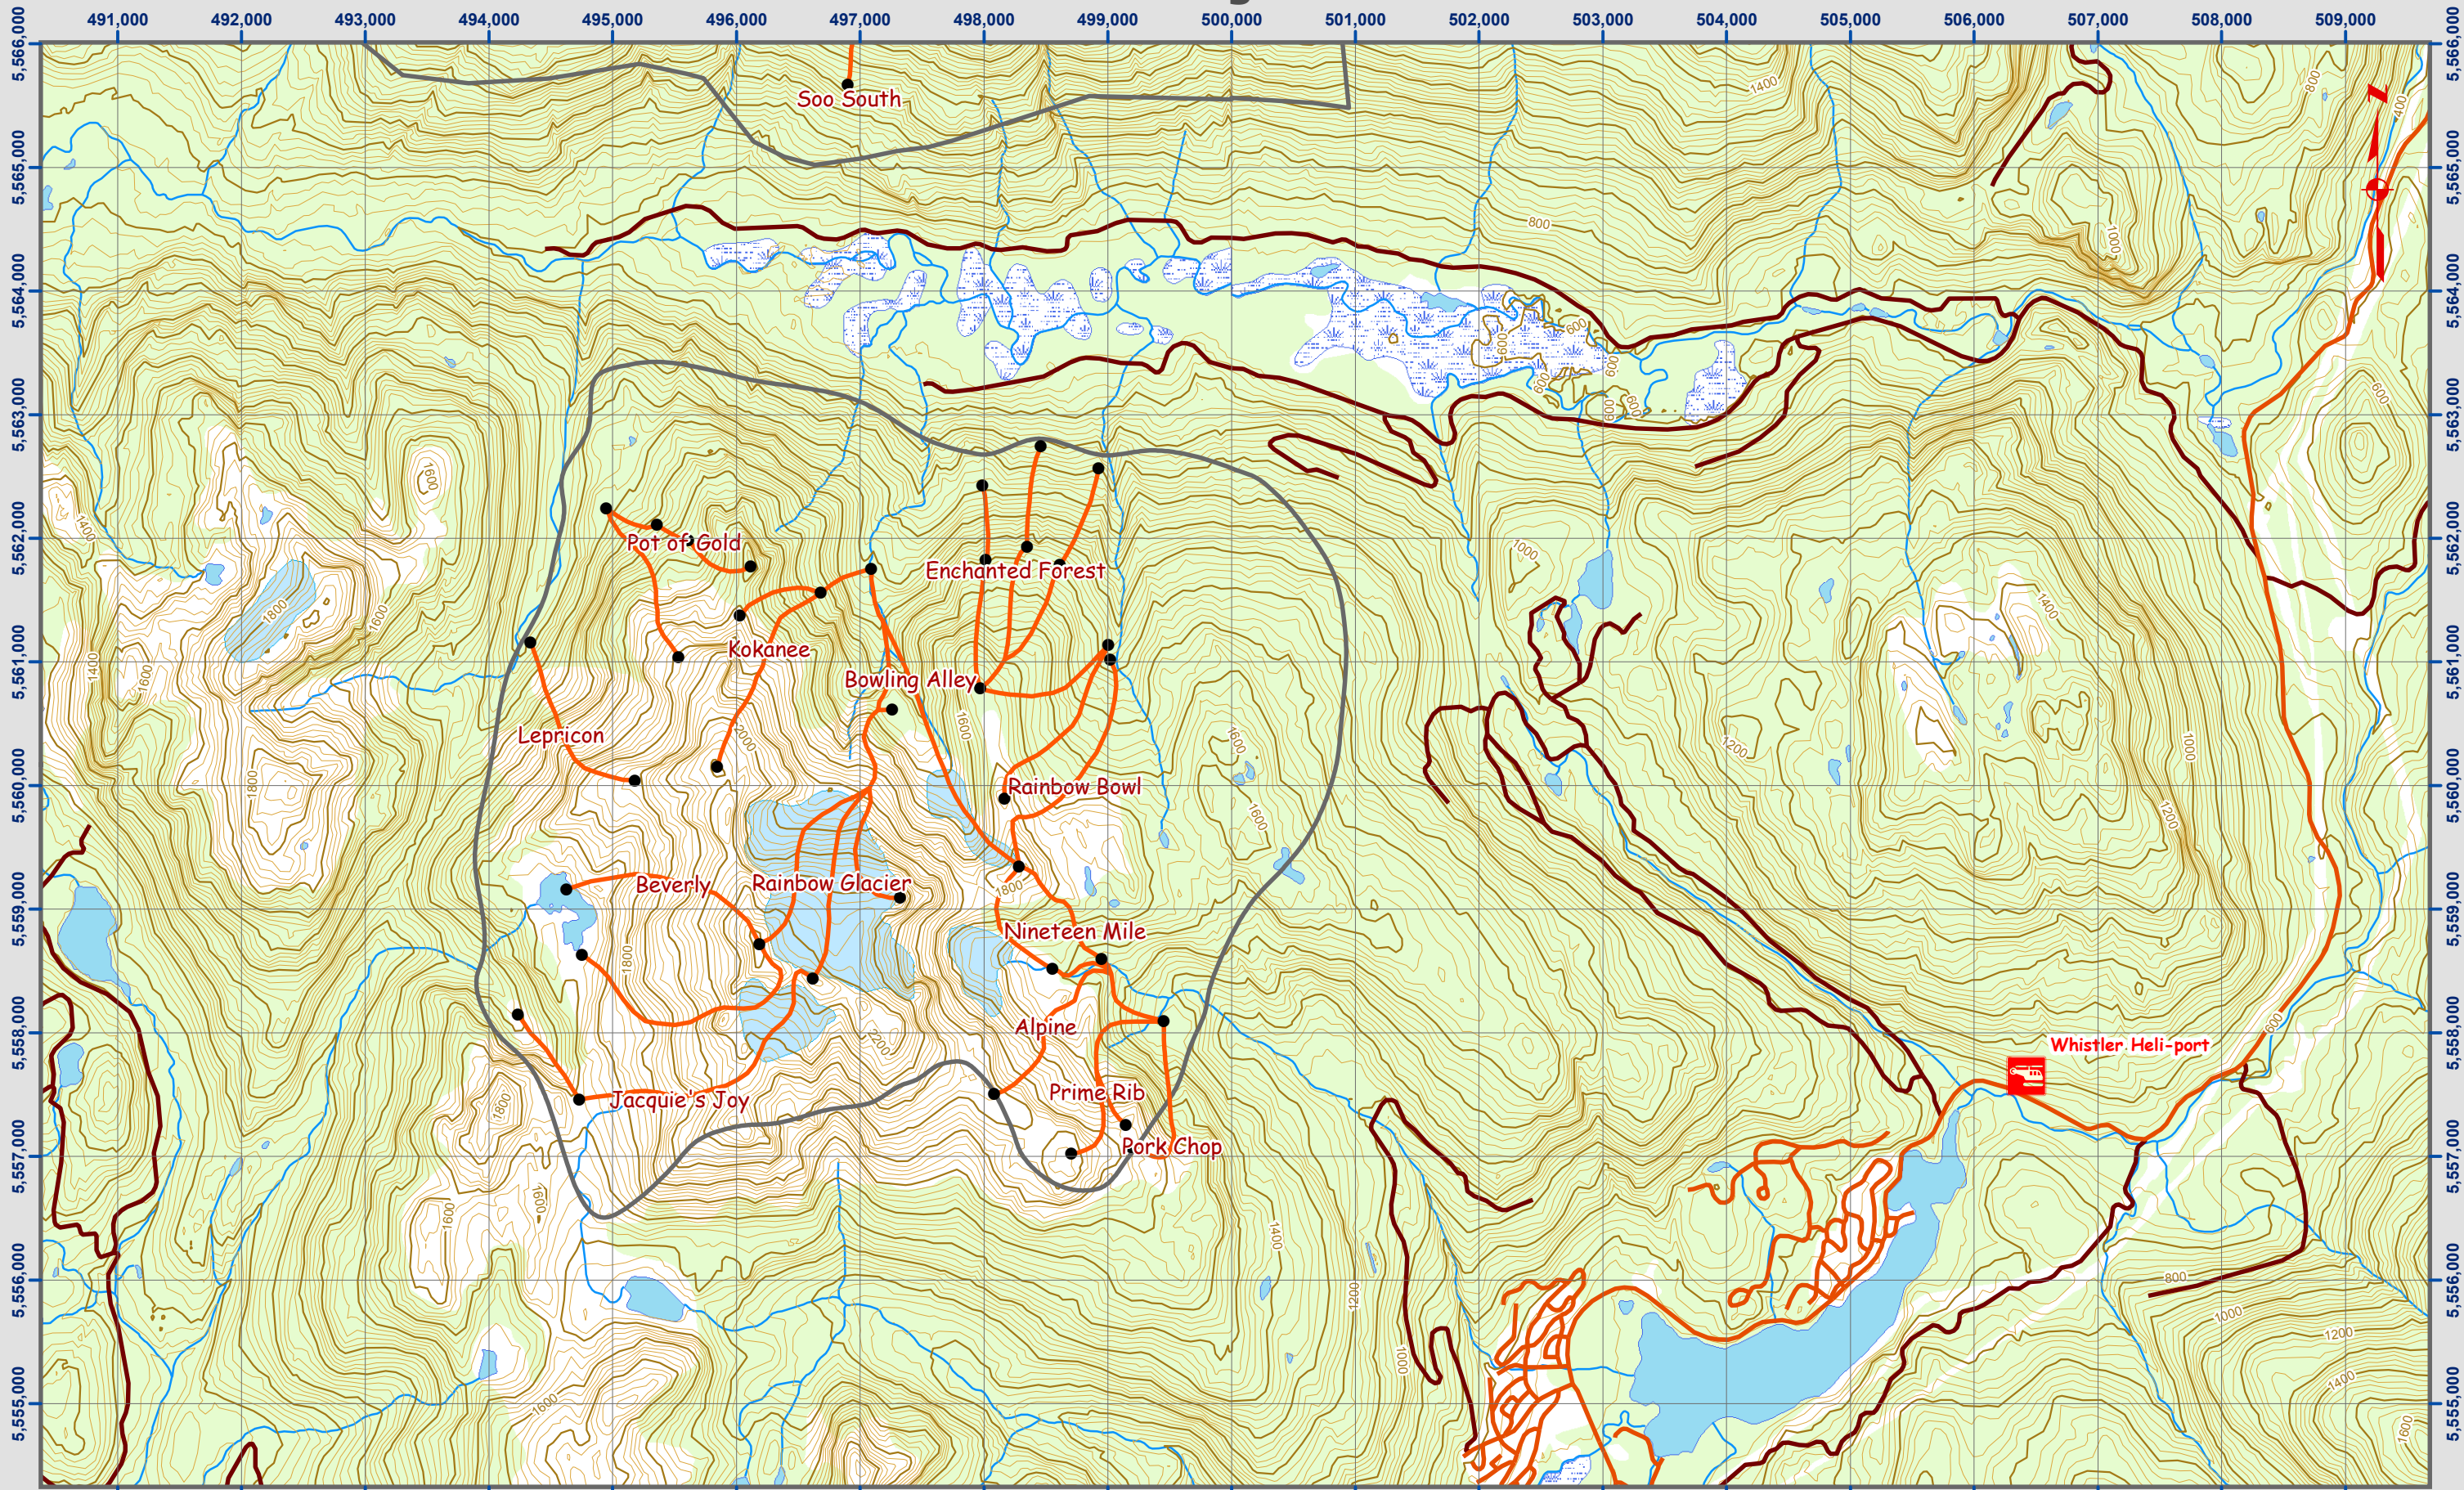

# Whistler Hel-Skiing - Rainbow Zone

UTM Grid NAD 83 Zone 10

0 1,000 2,000 4,000 6,000 8,000 Meters

Scale 1:50,000 Contour Interval 20 meters