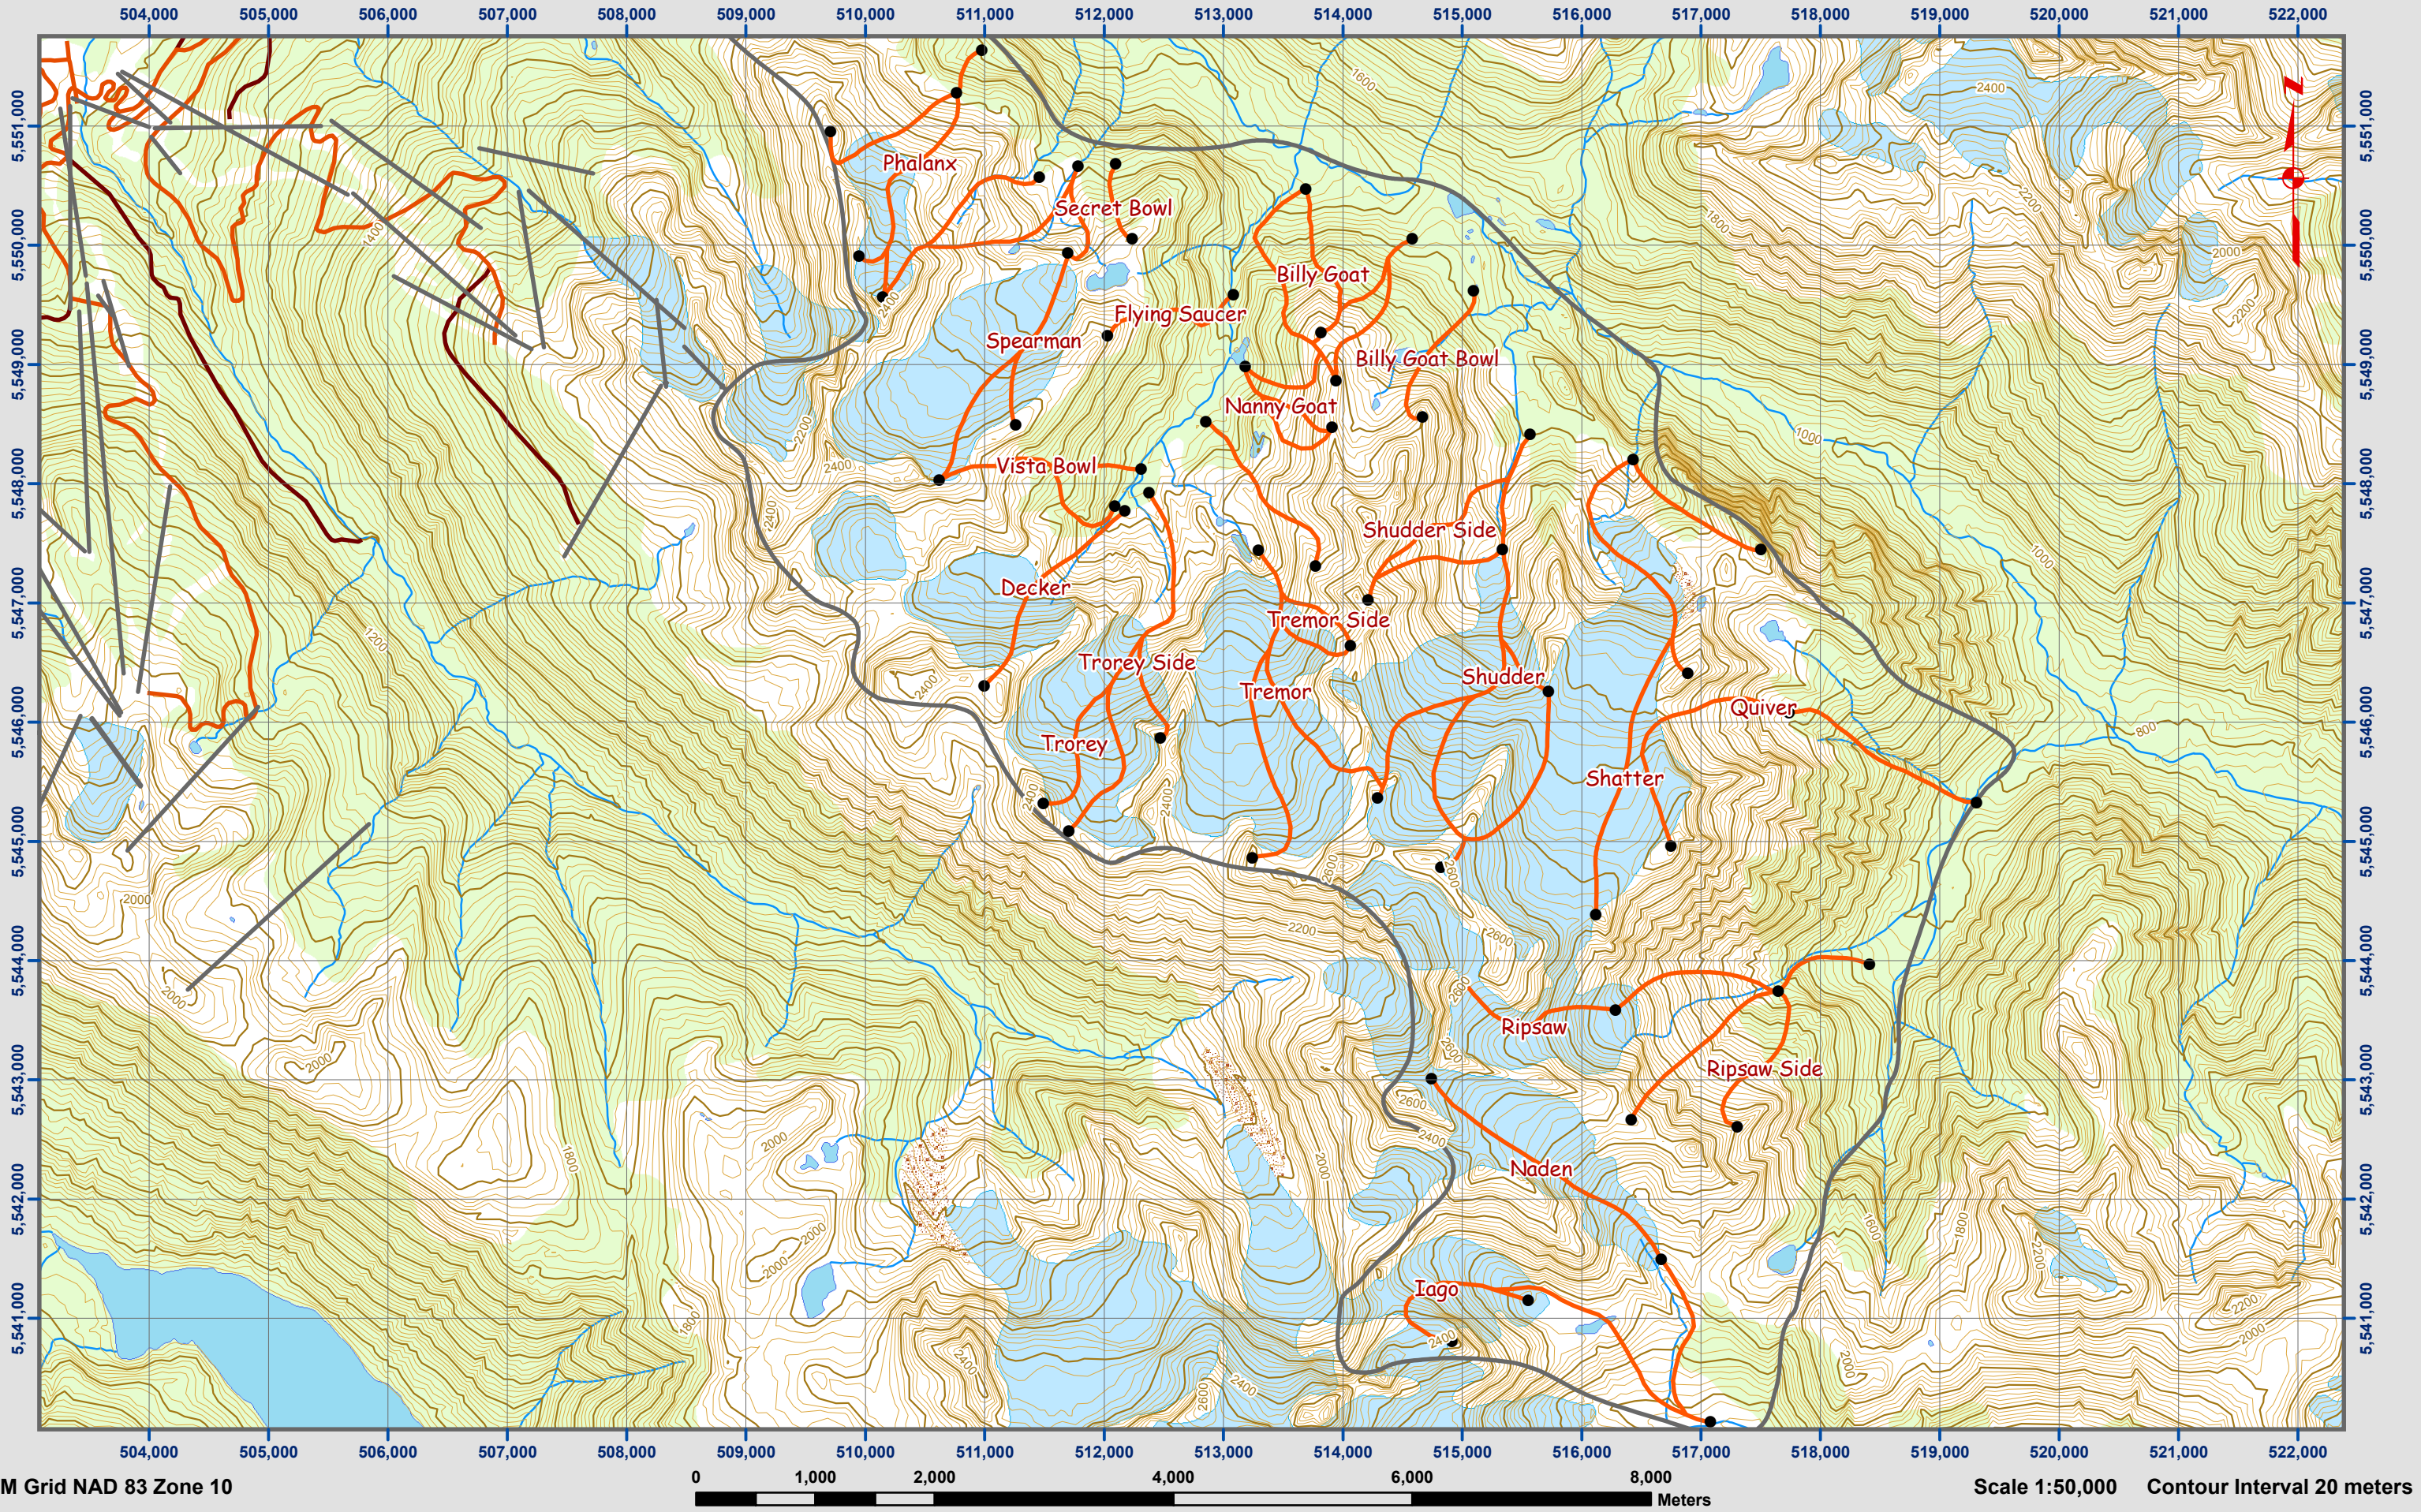

# Whistler Hel-Skiing - Spearhead Zone

UTM Grid NAD 83 Zone 10

0 1,000 2,000 4,000 6,000 8,000 Meters

Scale 1:50,000 Contour Interval 20 meters