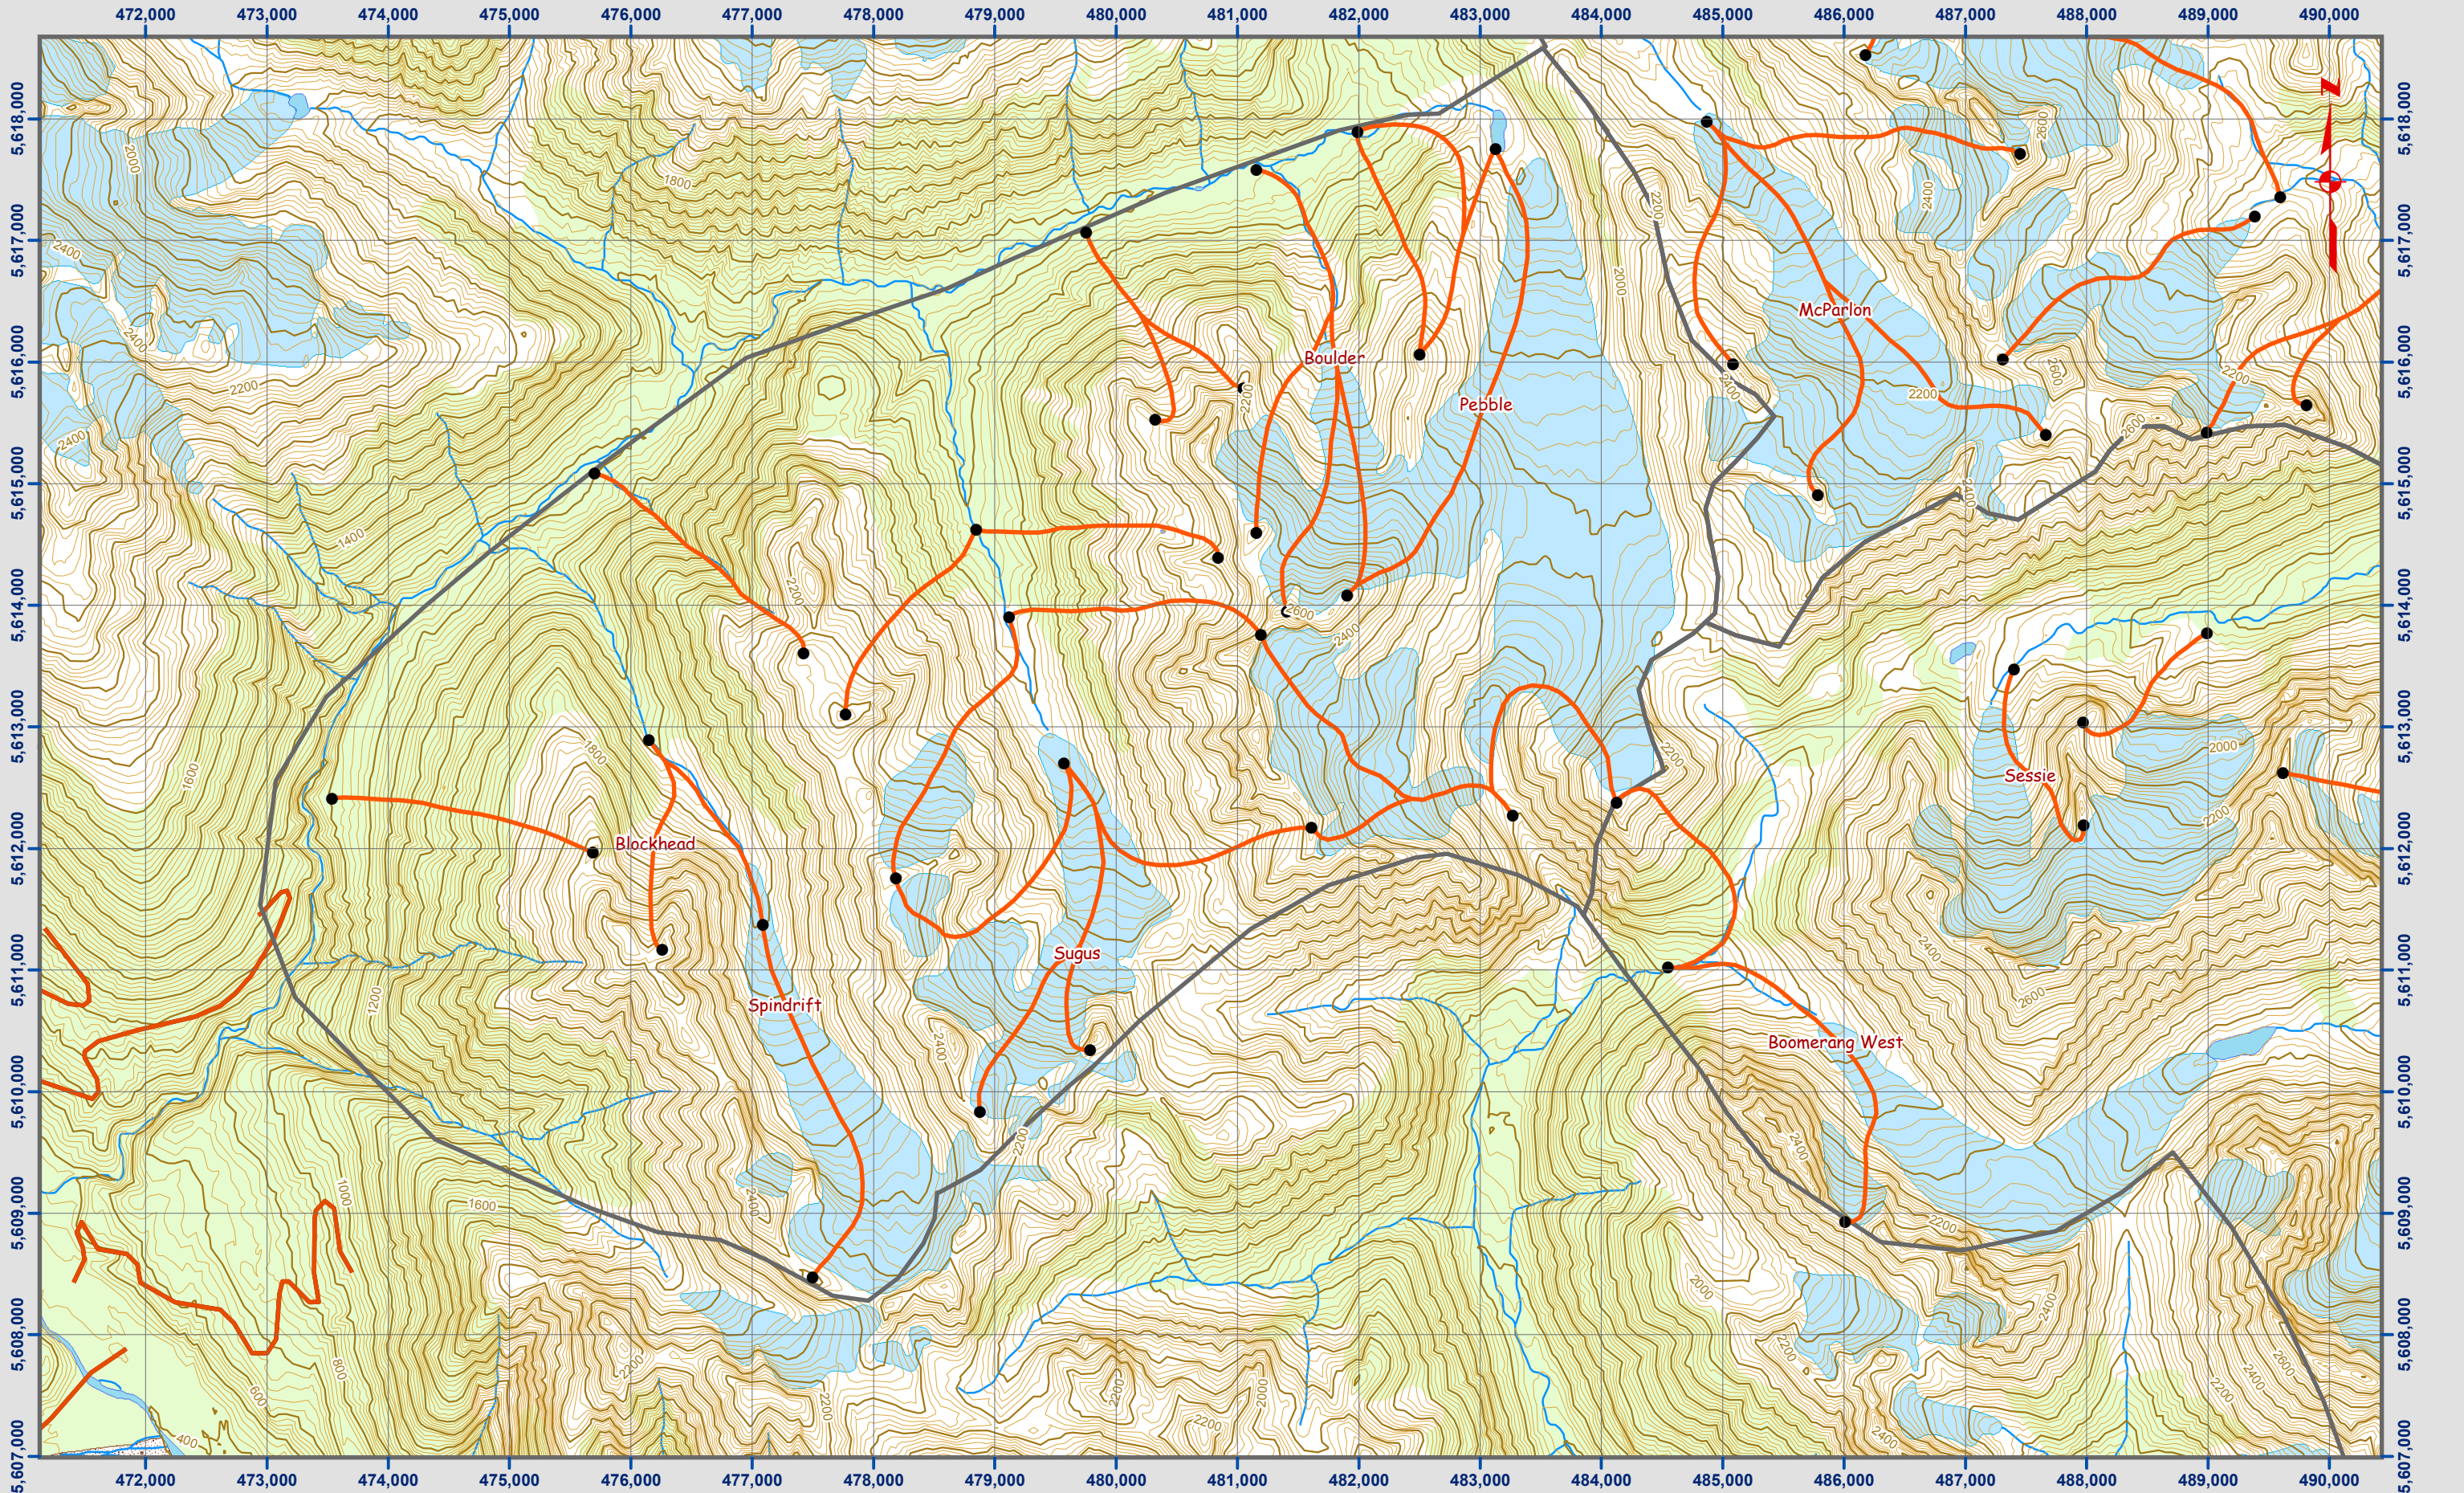

Whistler Hel-Skiing - Sugus Zone

UTM Grid NAD 83 Zone 10

Scale 1:50,000 Contour Interval 20 meters