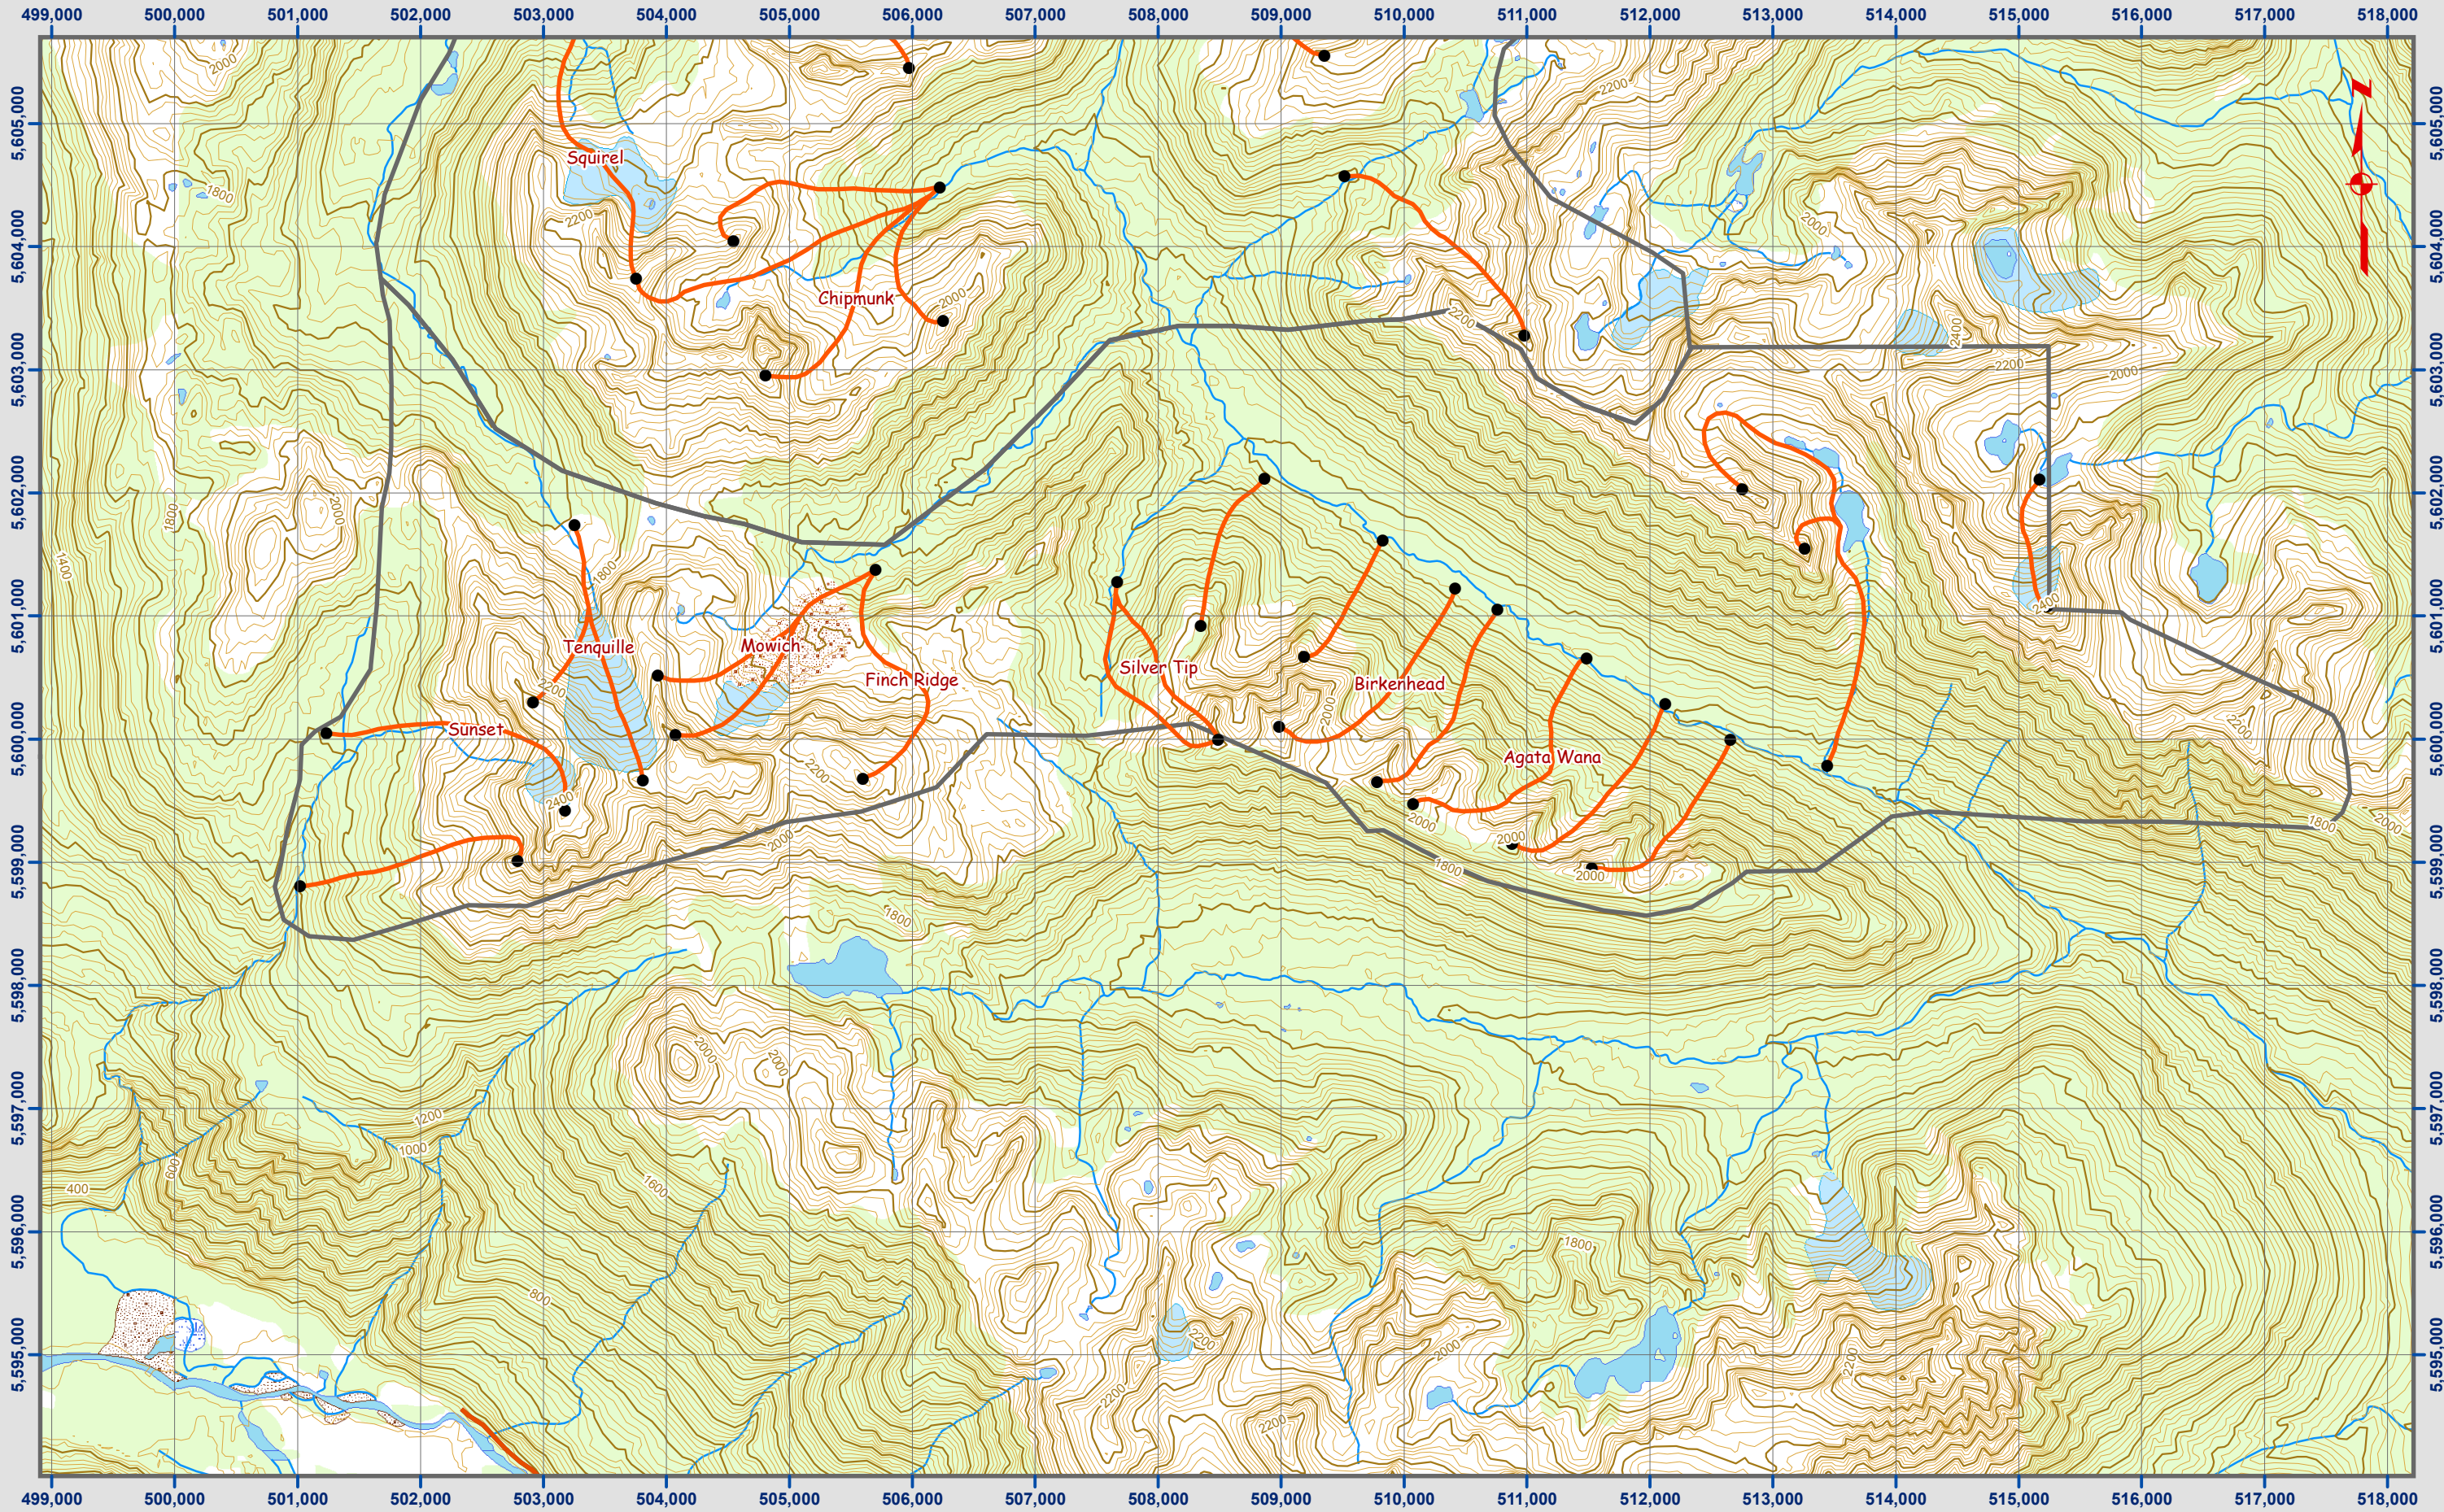

Whistler Hel-Skiing - Tenquille Zone

UTM Grid NAD 83 Zone 10

Scale 1:50,000 Contour Interval 20 meters