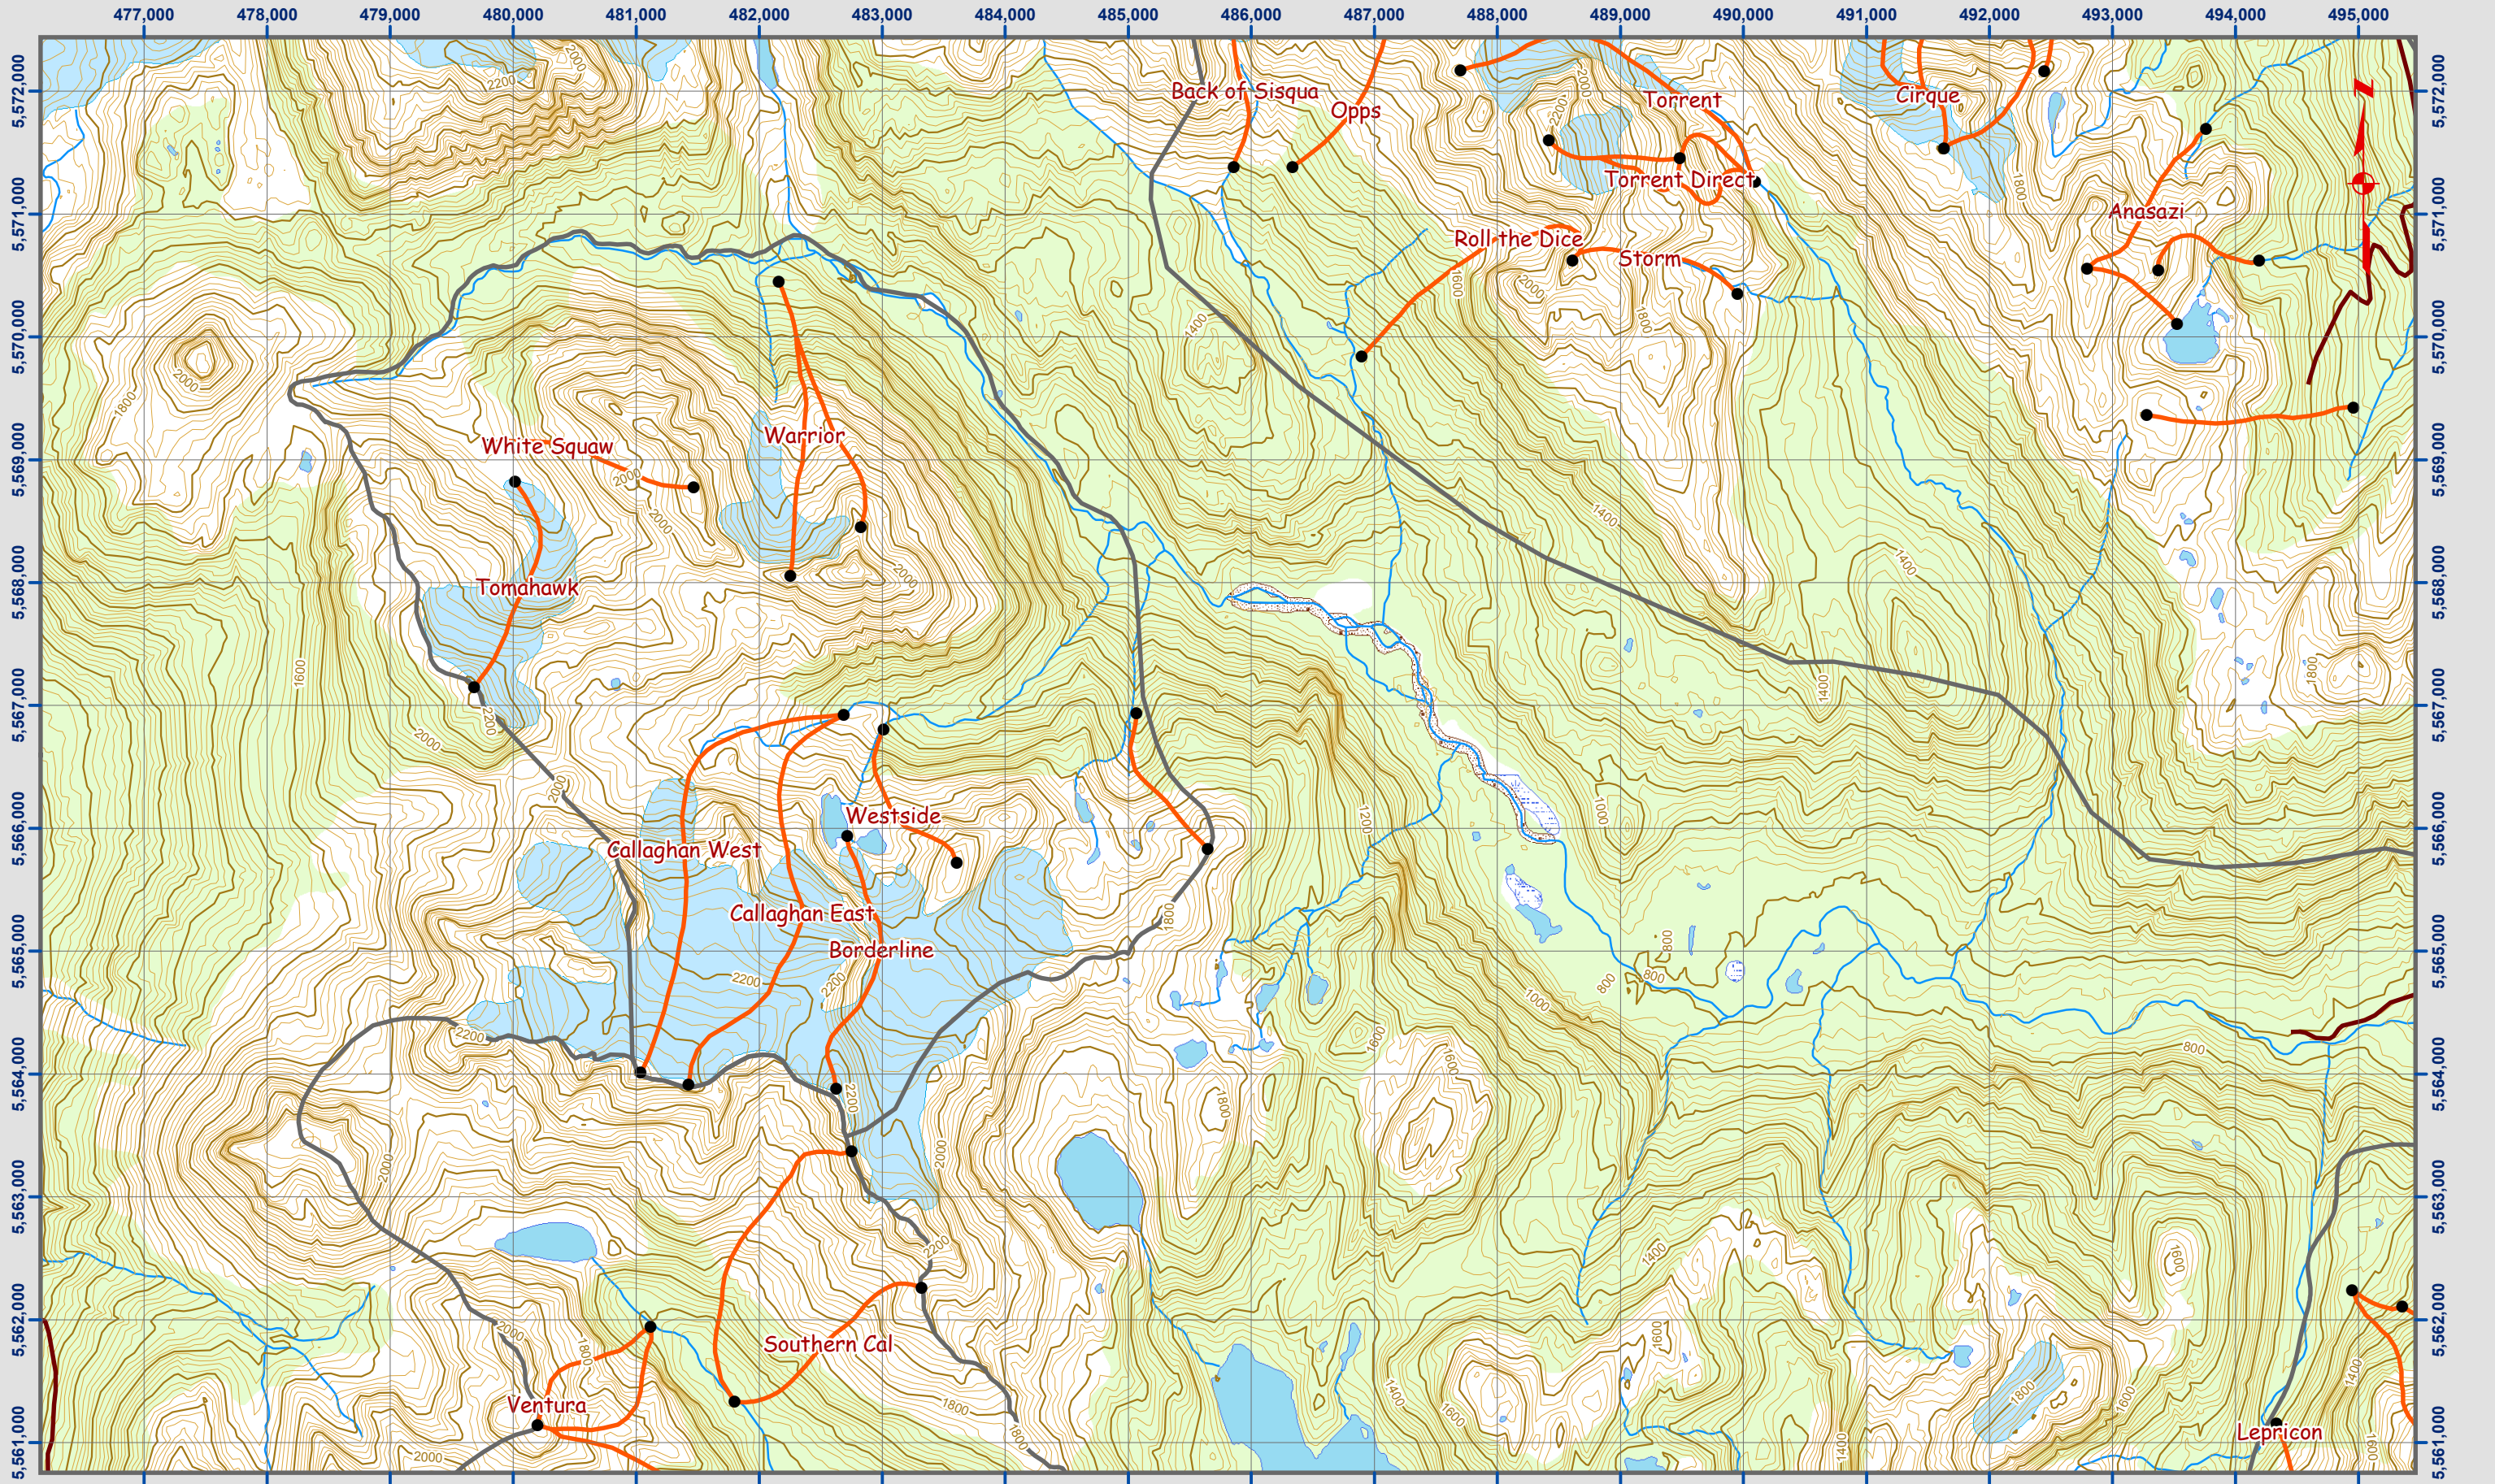

Whistler Hel-Skiing - Callaghan Zone

UTM Grid NAD 83 Zone 10

Scale 1:50,000 Contour Interval 20 meters