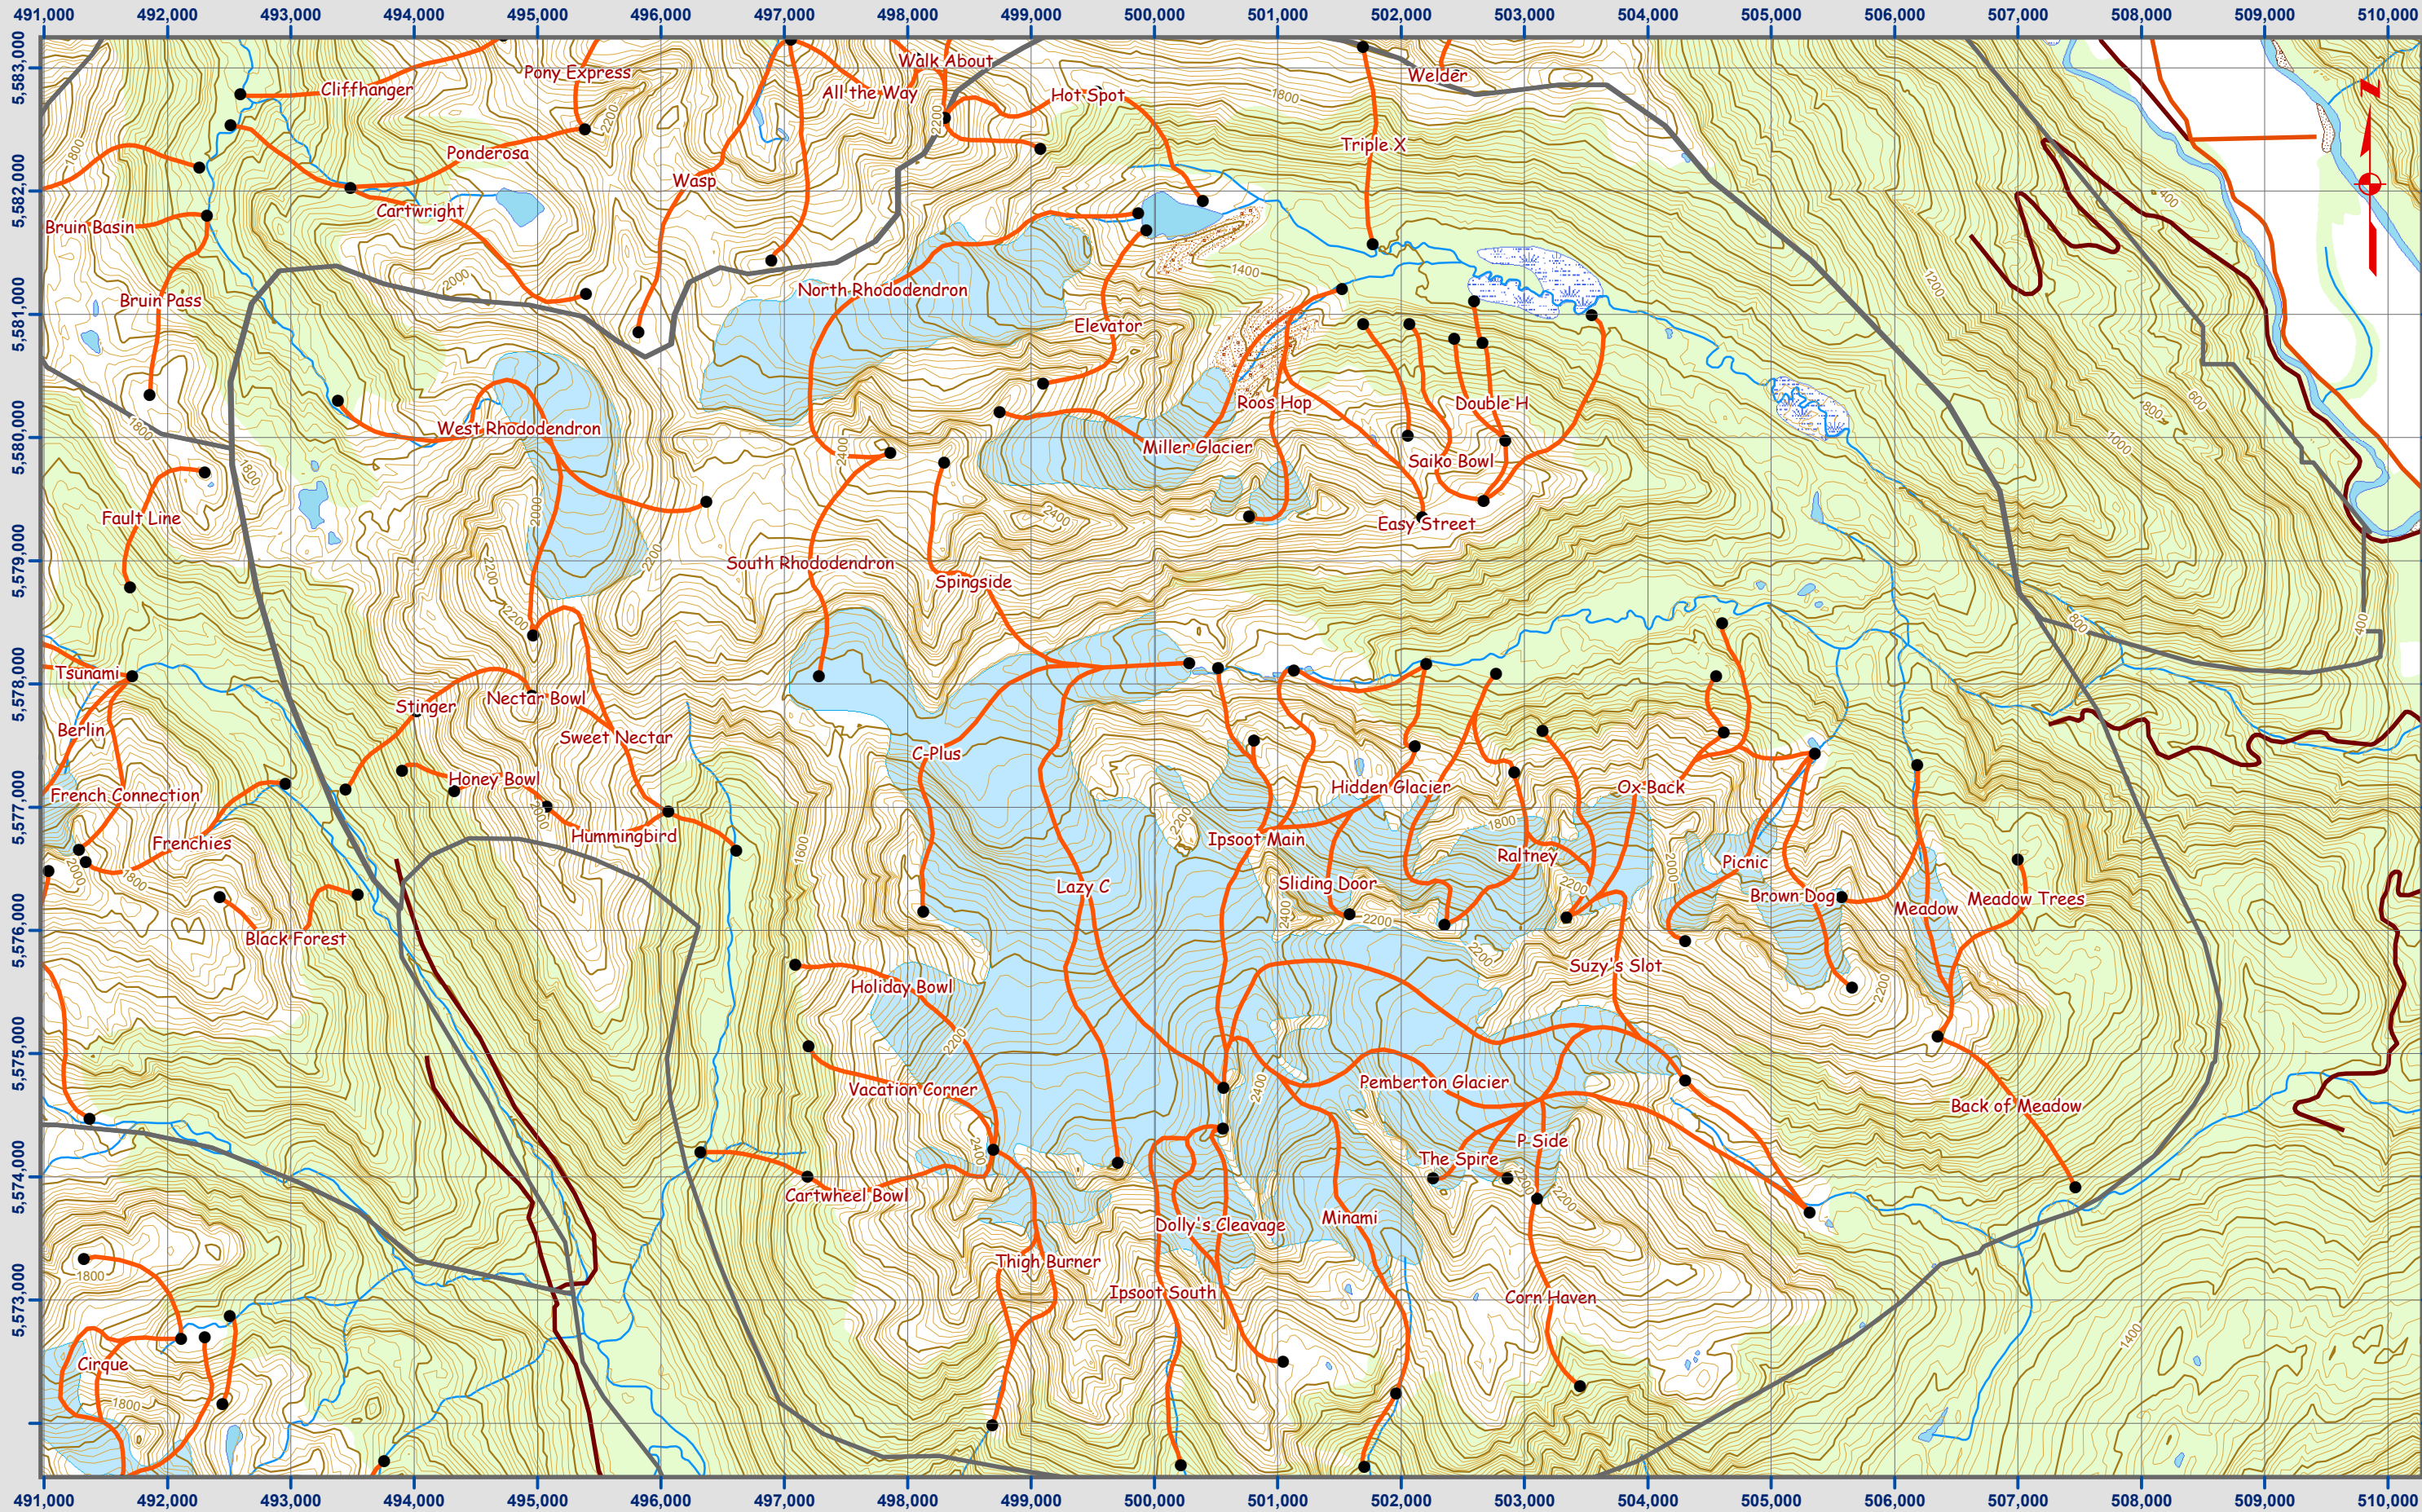

Whistler Hel-Skiing - Ipsoot Zone

UTM Grid NAD 83 Zone 10

Scale 1:50,000 Contour Interval 20 meters