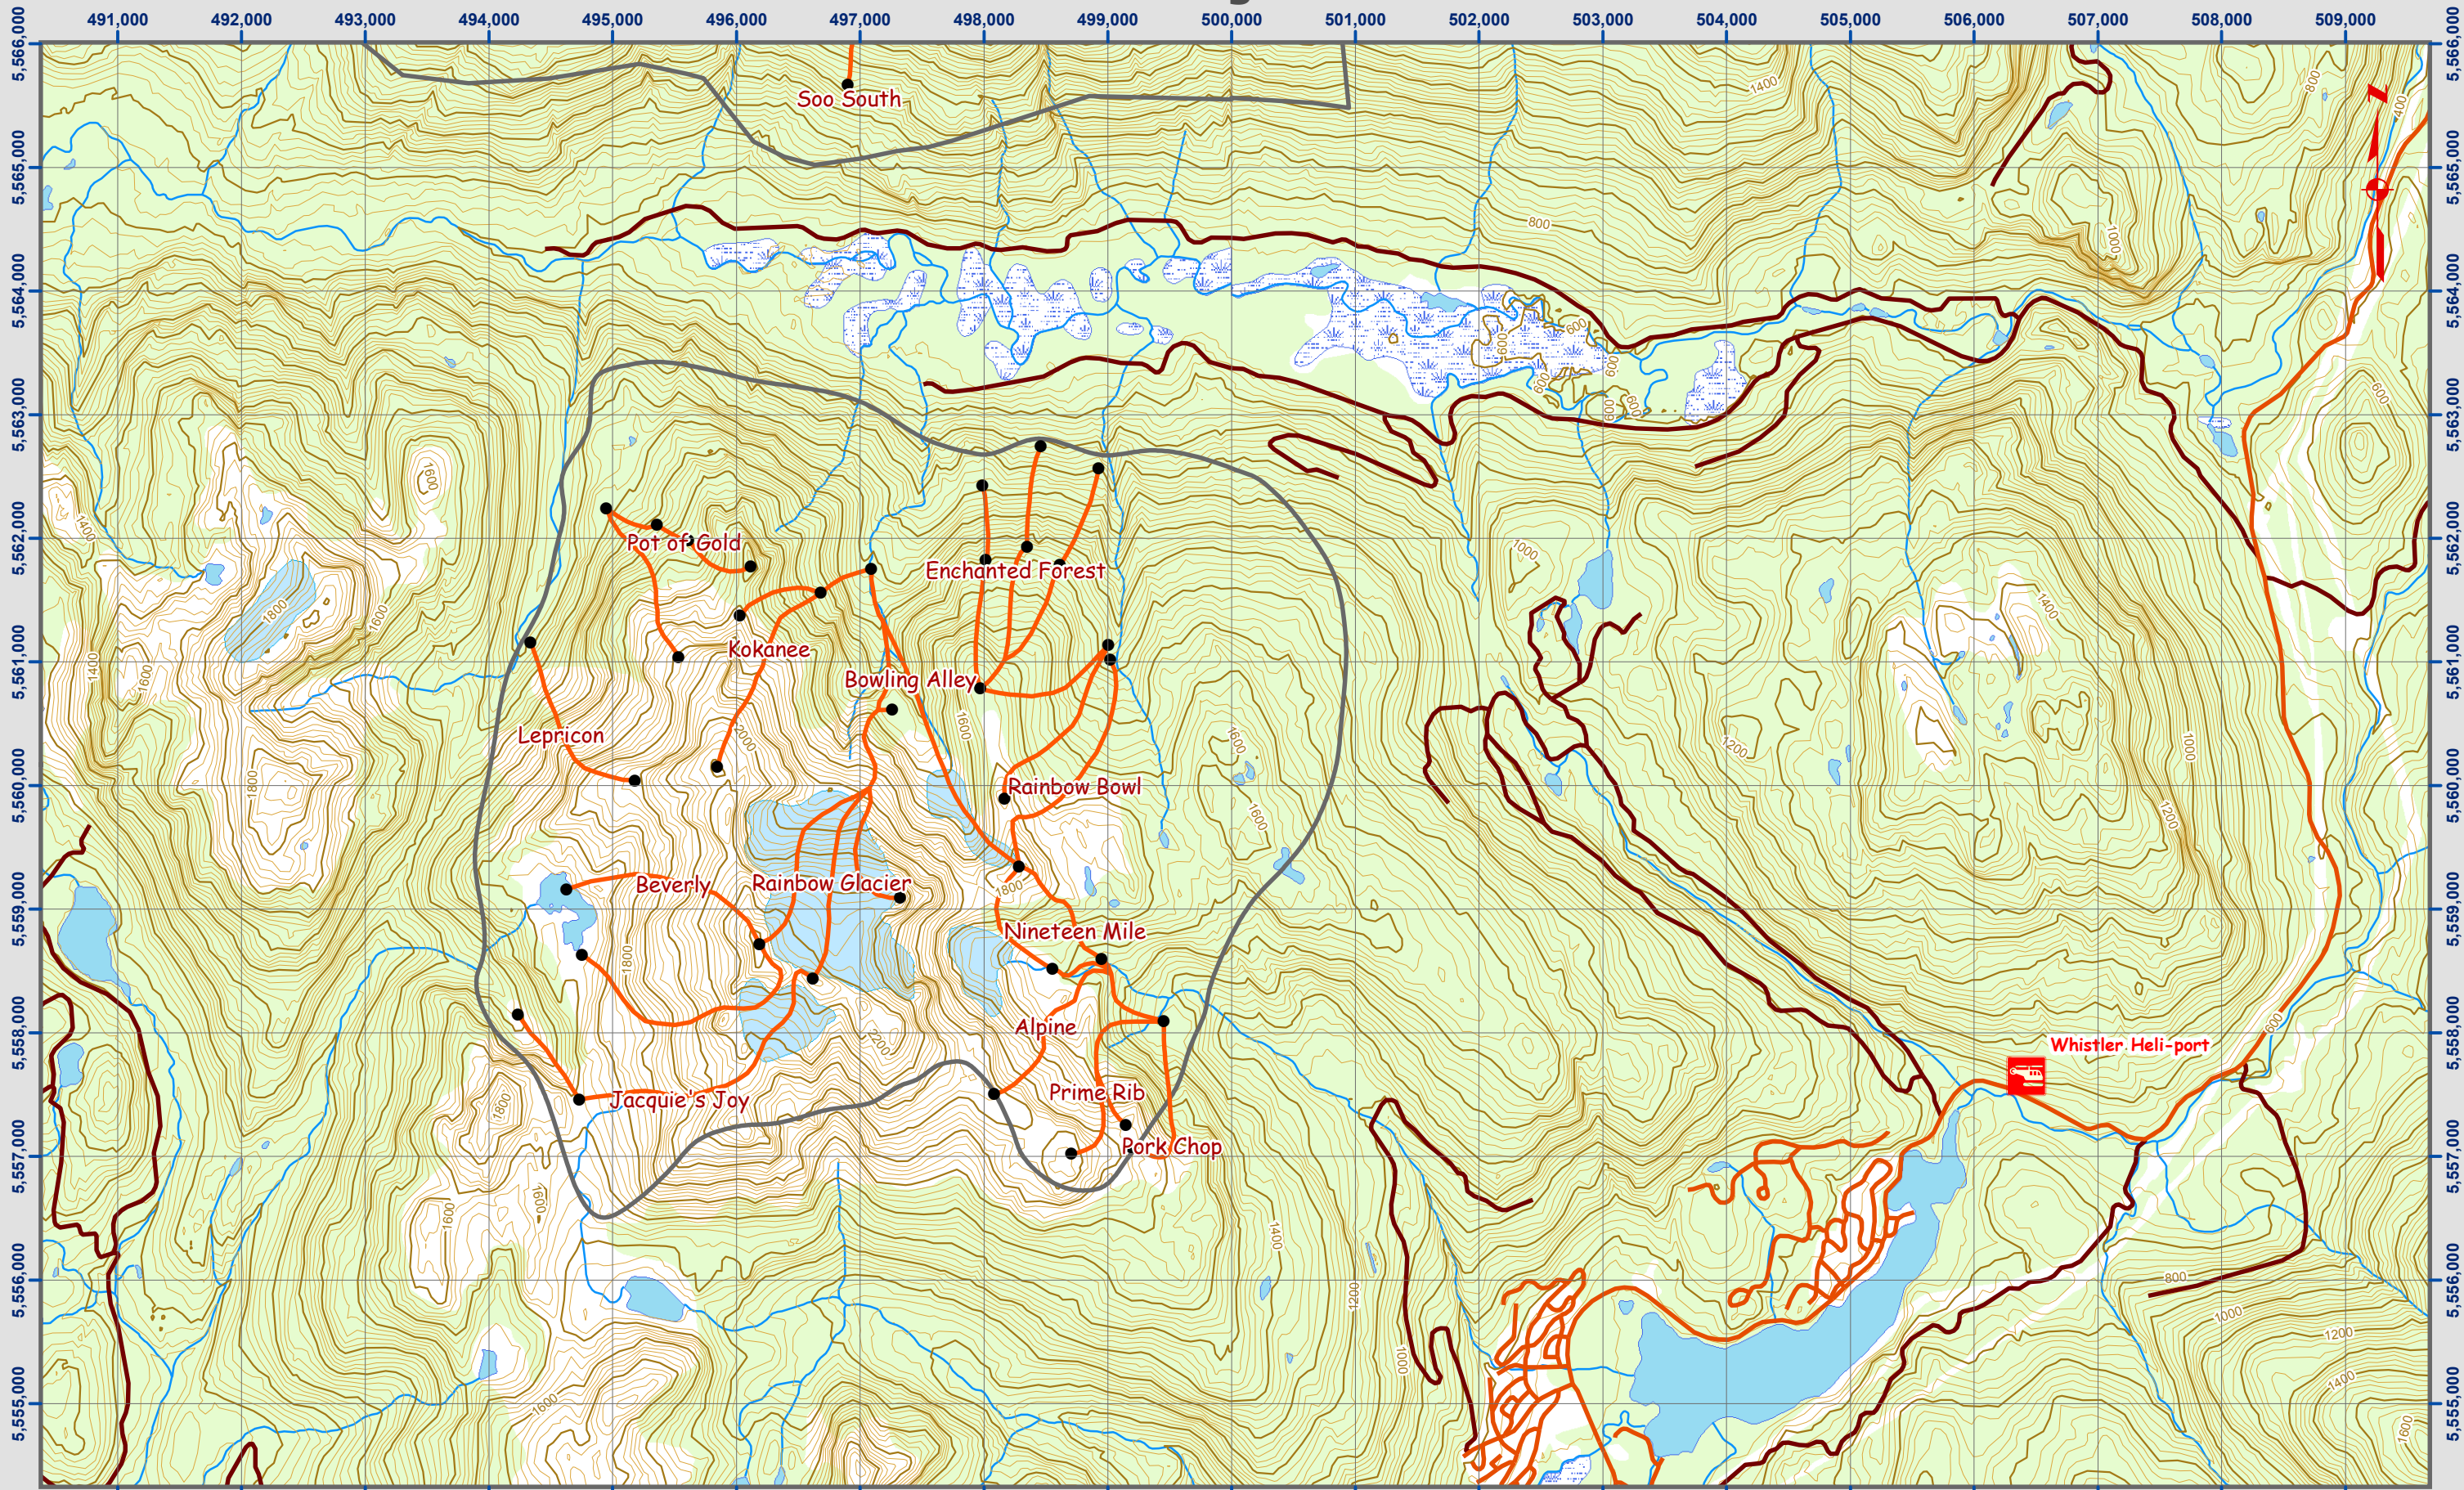

Whistler Hel-Skiing - Rainbow Zone

UTM Grid NAD 83 Zone 10

Scale 1:50,000 Contour Interval 20 meters