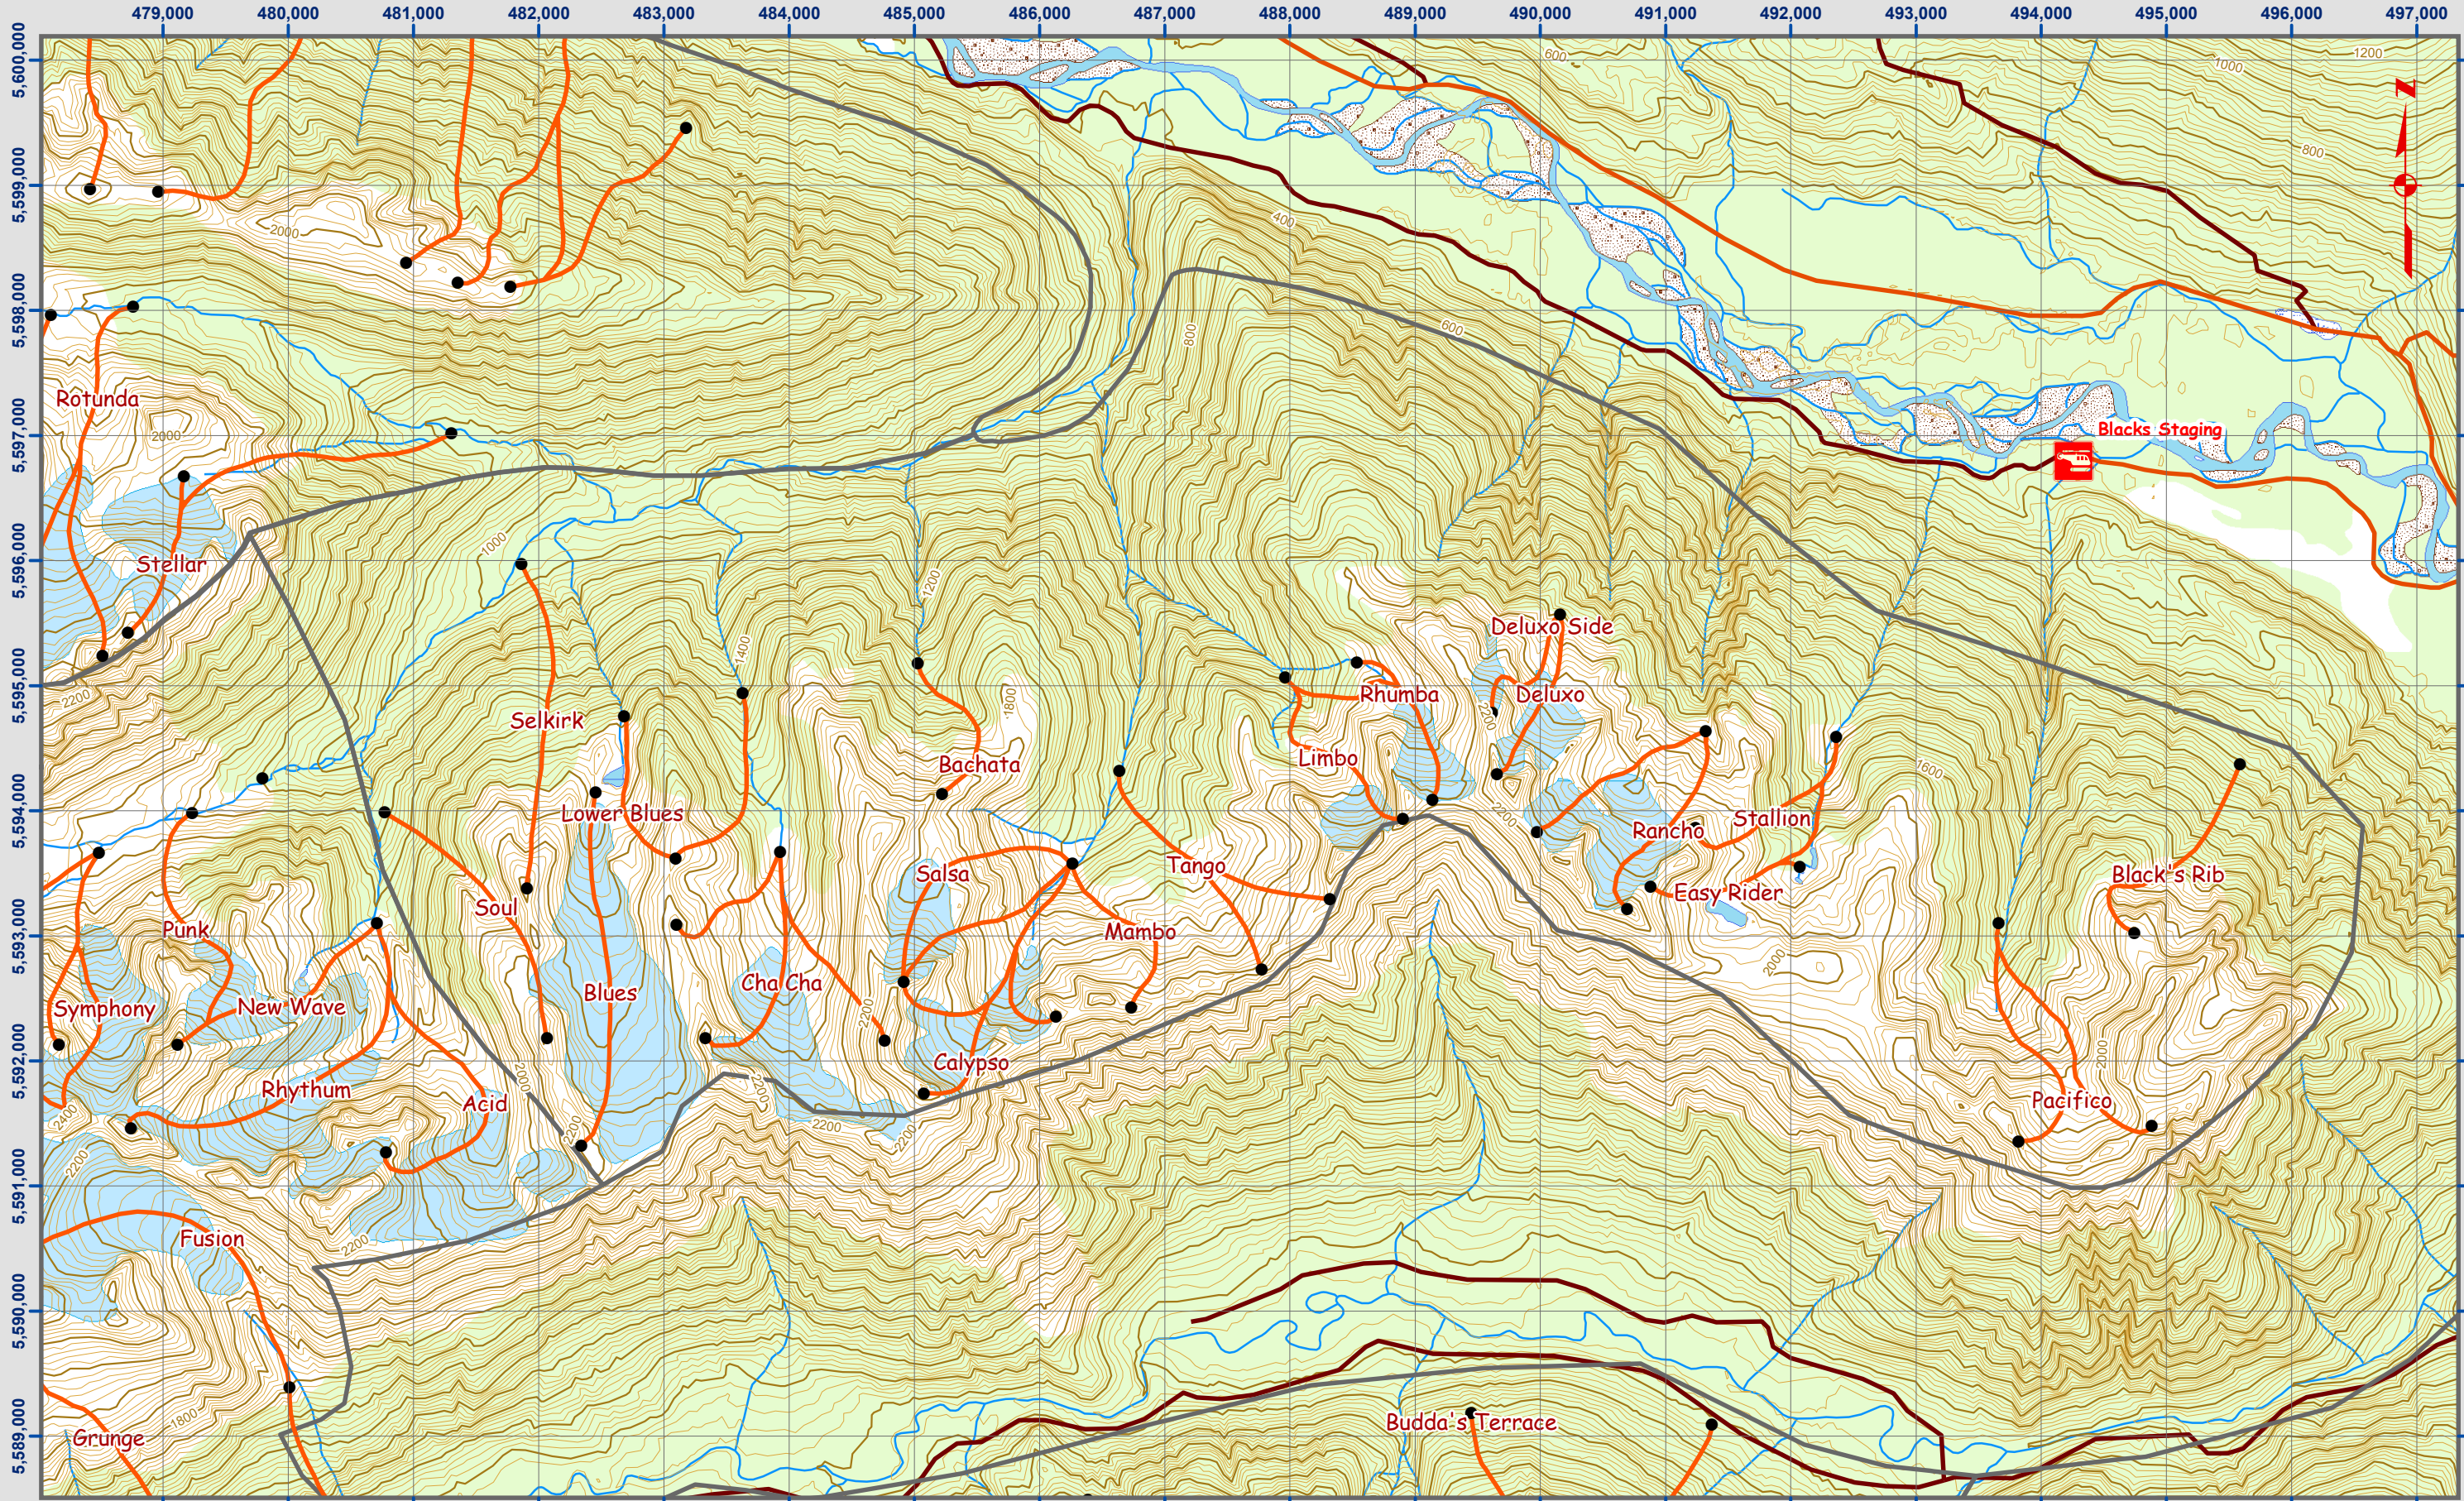

Whistler Hel-Skiing - South Creek Zone

UTM Grid NAD 83 Zone 10

Scale 1:50,000 Contour Interval 20 meters