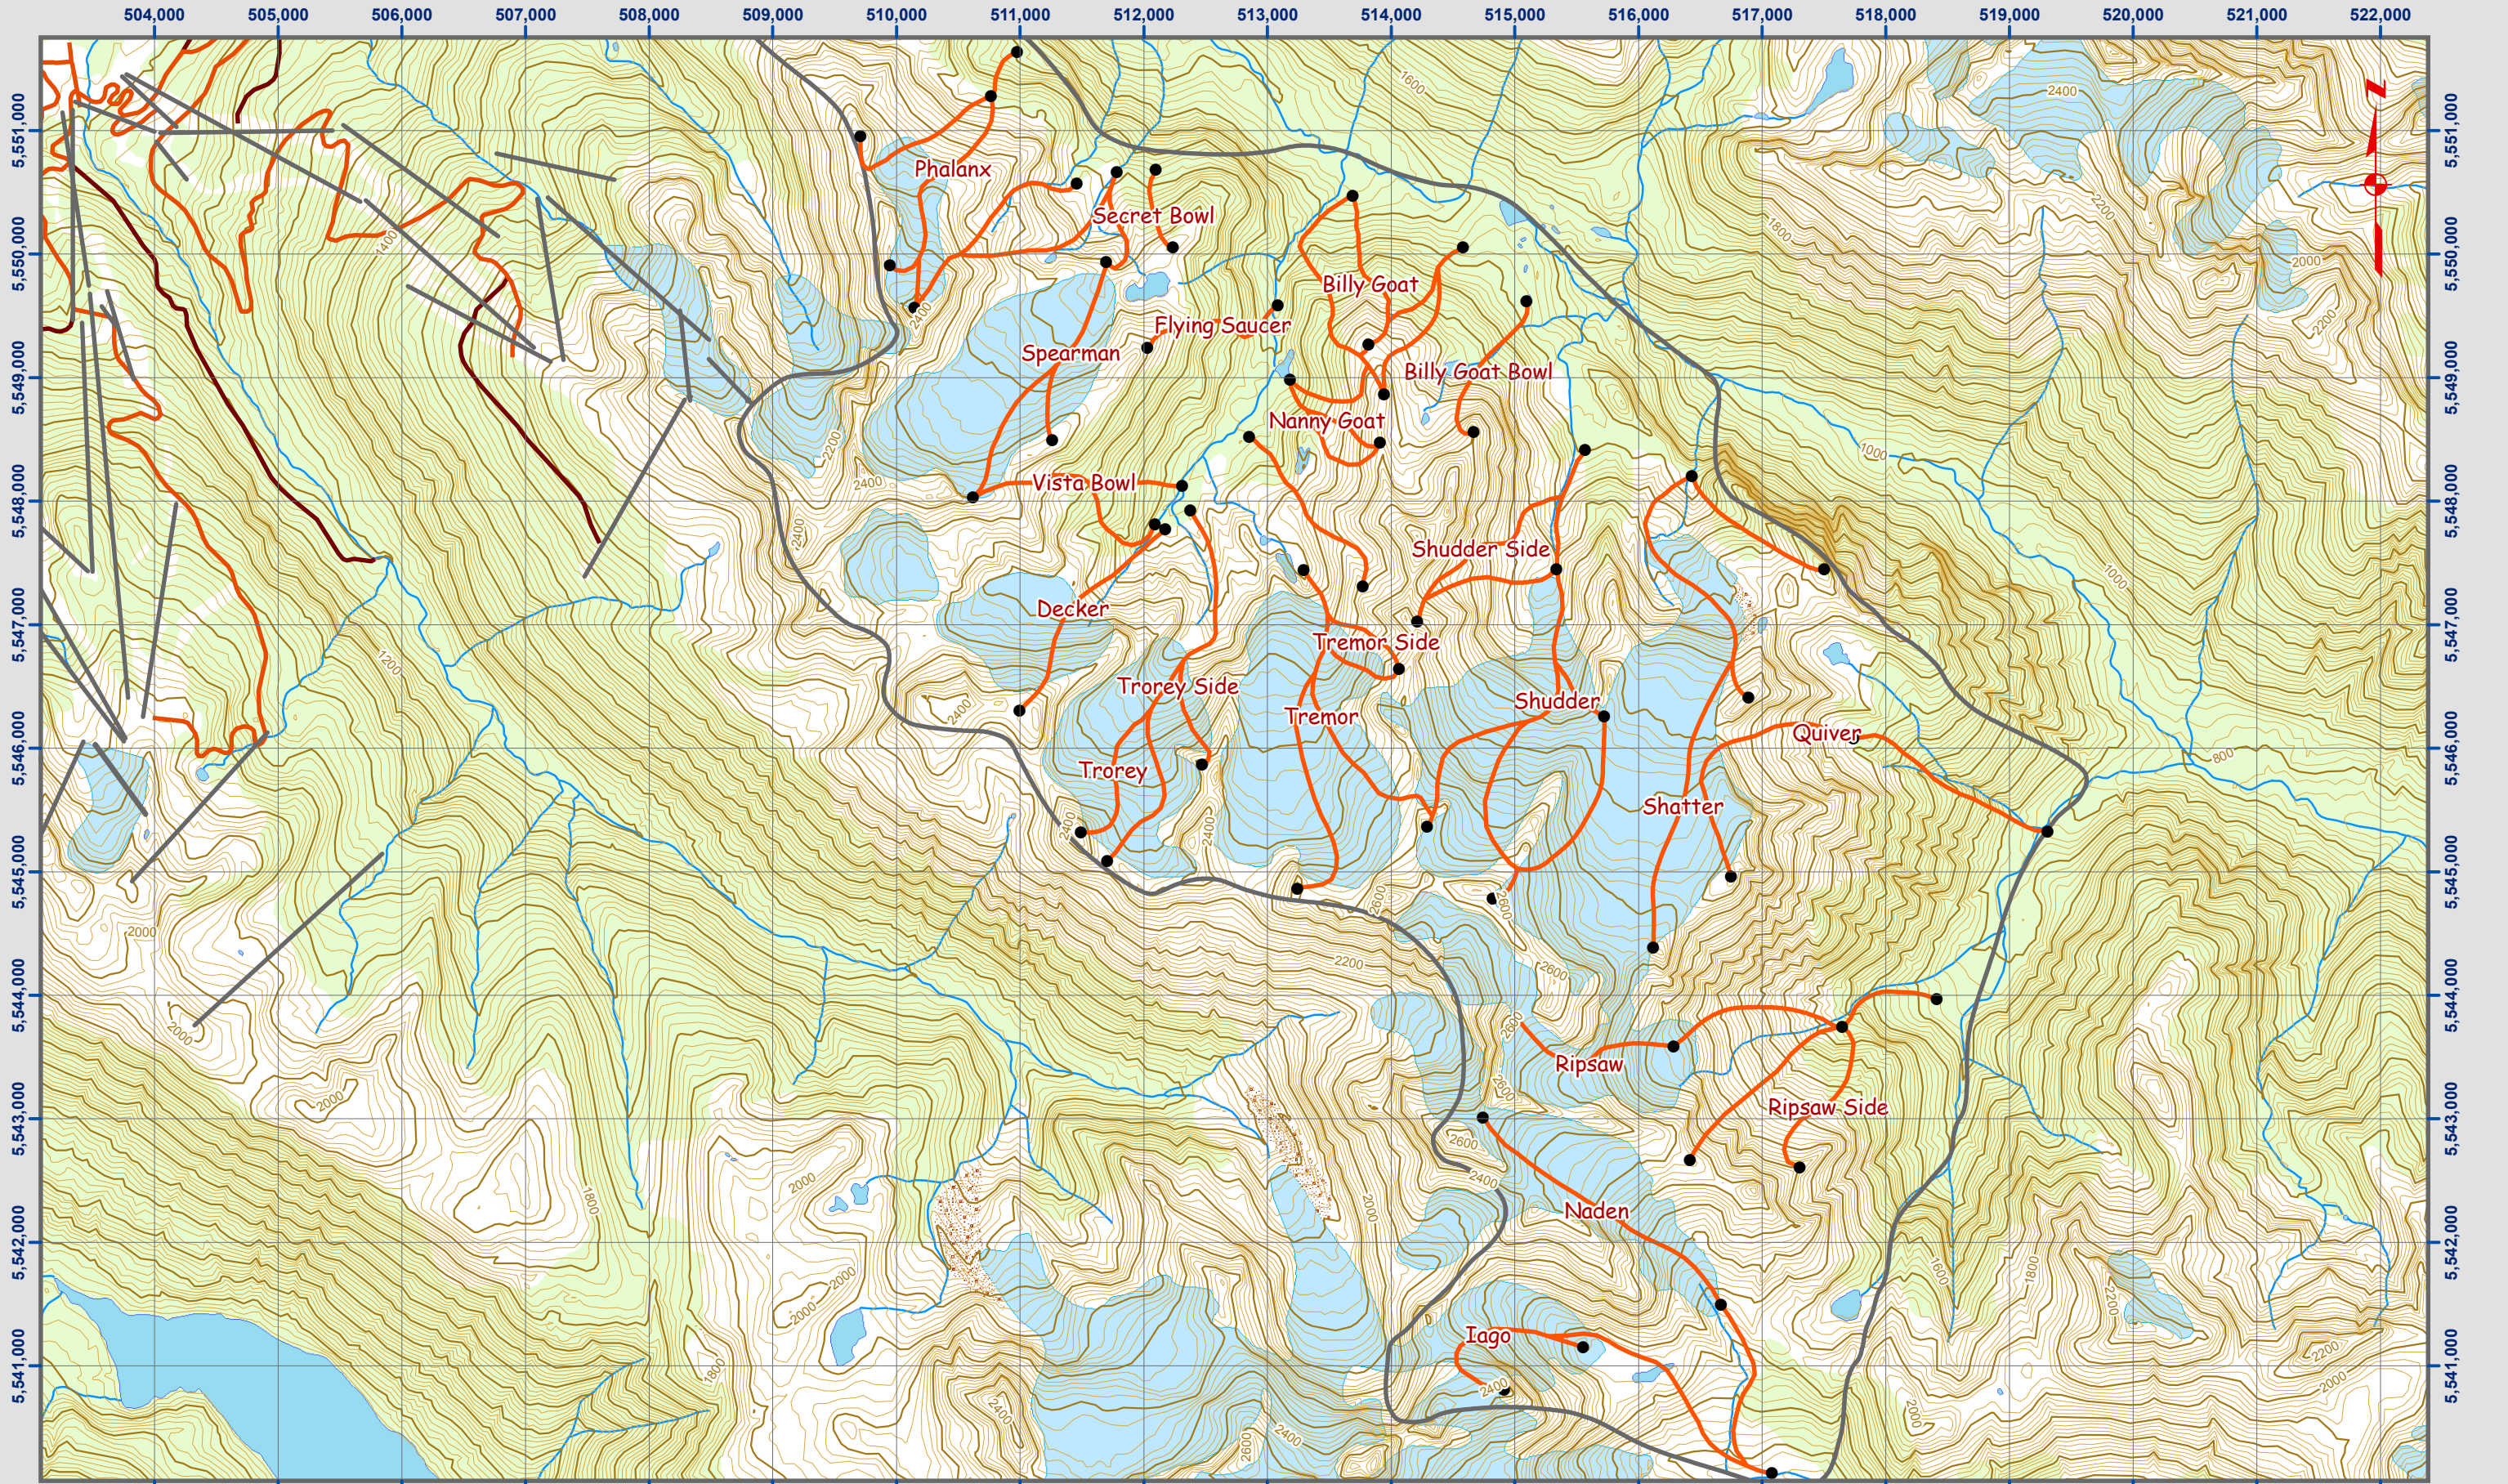

Whistler Hel-Skiing - Spearhead Zone

UTM Grid NAD 83 Zone 10

Scale 1:50,000 Contour Interval 20 meters