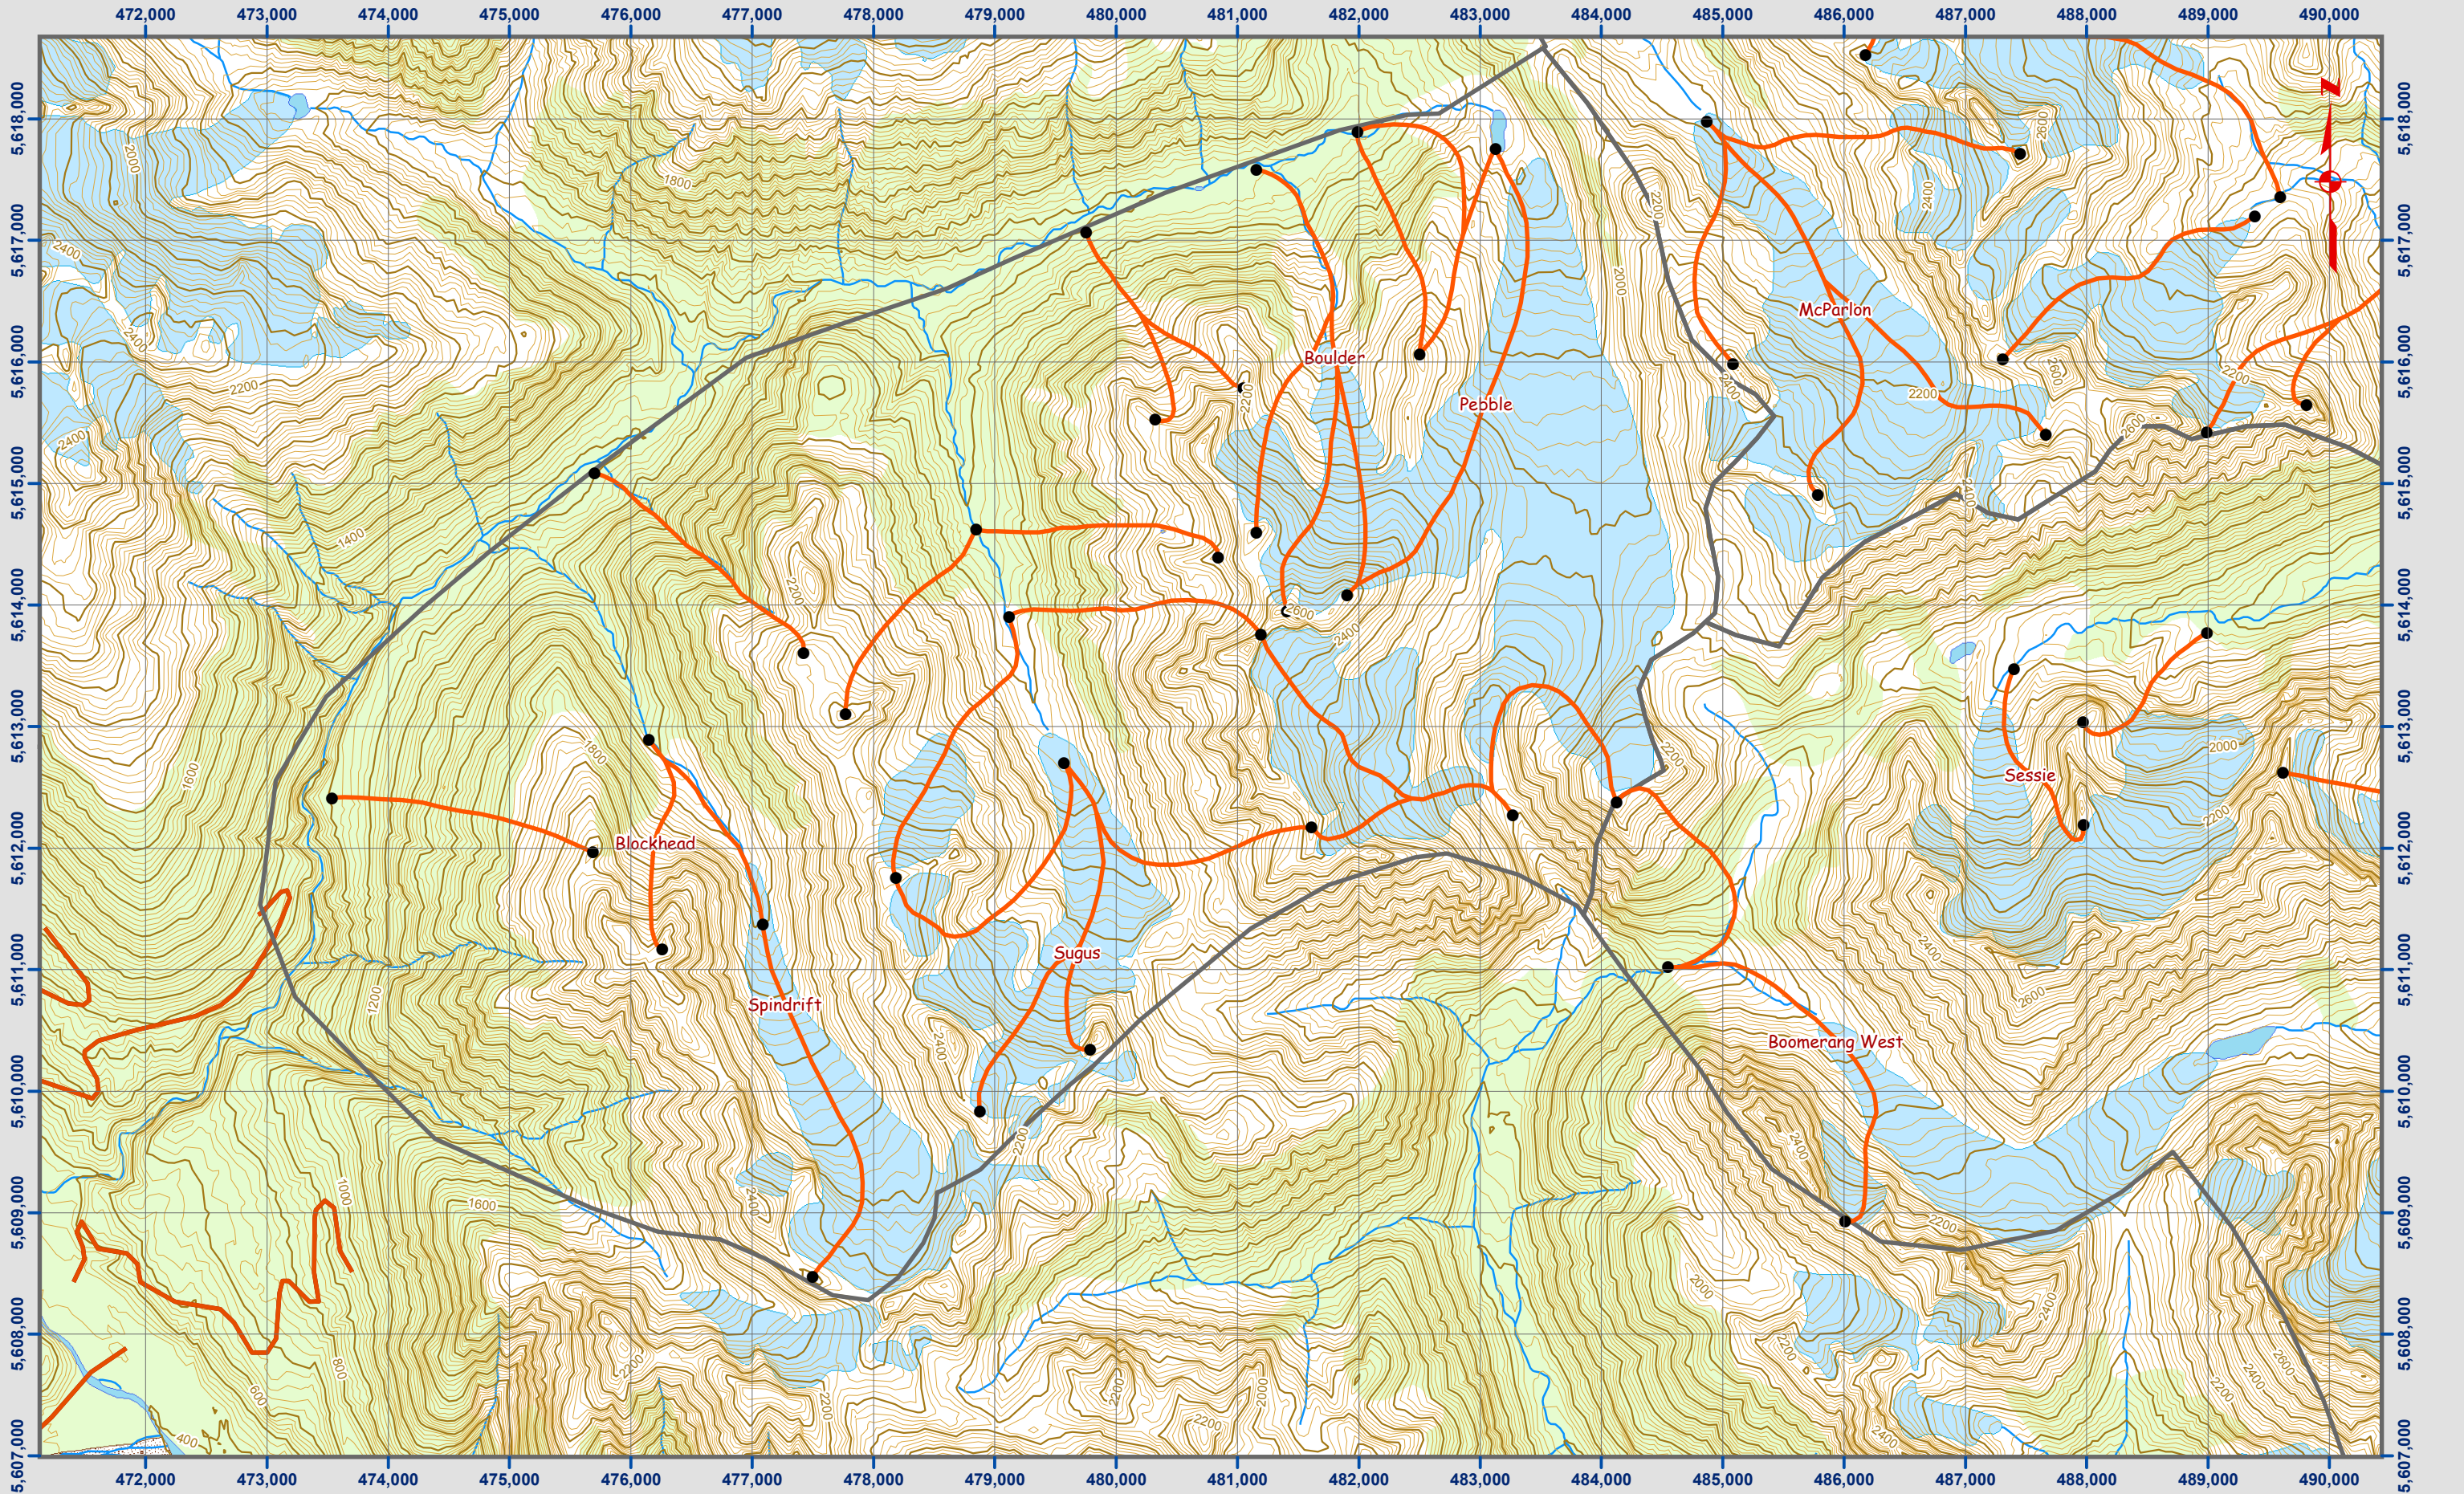

Whistler Hel-Skiing - Sugus Zone

UTM Grid NAD 83 Zone 10

Scale 1:50,000 Contour Interval 20 meters