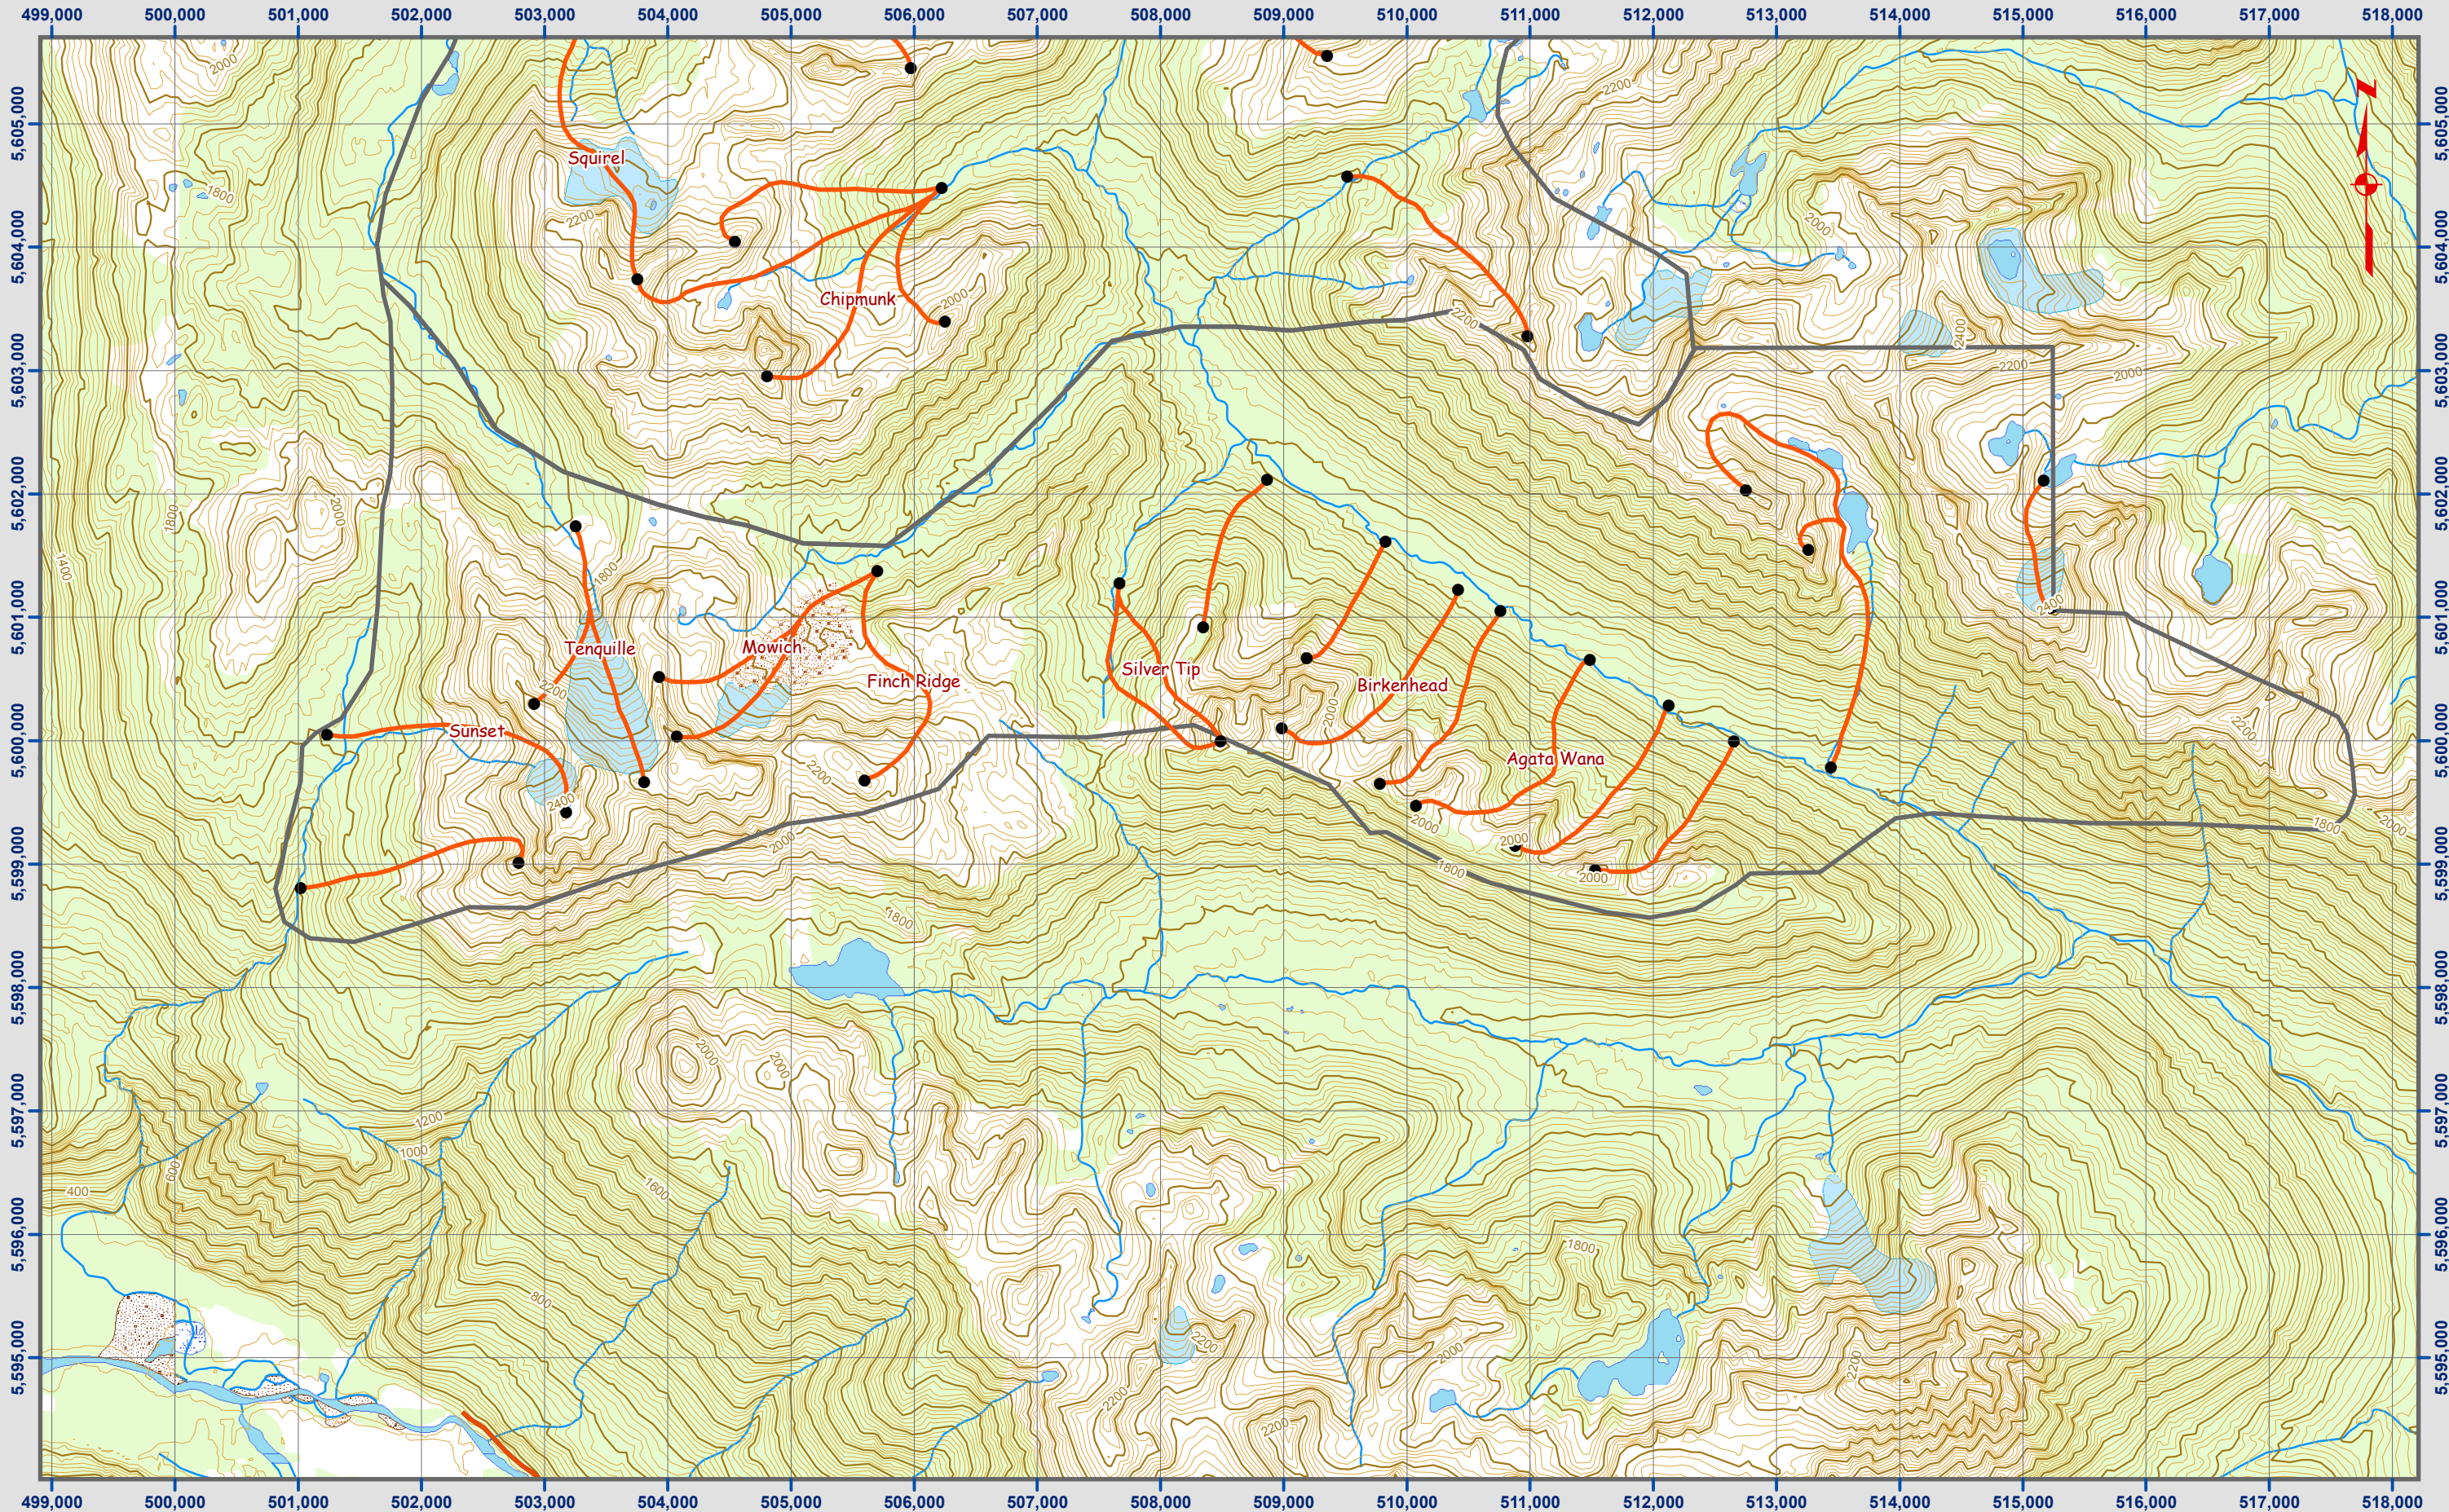

Whistler Hel-Skiing - Tenquille Zone

UTM Grid NAD 83 Zone 10

Scale 1:50,000 Contour Interval 20 meters